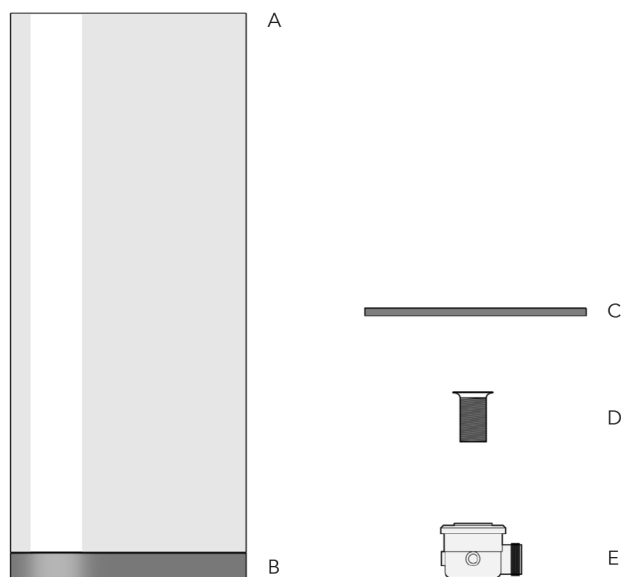

## CAPSULE

Model: Capsule

Category: Bathroom Sink

Material: Florence Glass

Dimensions:

14.4"(L) x 14.4"(W) x 34.6"(H)

Description: Luxury free standing bathroom sink in black/clear finish.

- A - *Pirex* glass cilinder
- B - *VetroFreddo* base
- C - Soft cover in *Airtech20*
- D - Waste
- E - Siphon  
(special glass seal spray treatment included)

Siphon components

\*Numbers are in millimeters