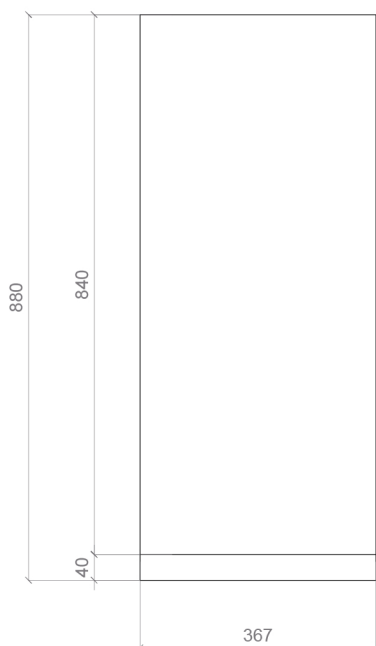

## CAPSULE

Model: Capsule

Category: Bathroom Sink

Material: Florence Glass

Dimensions:

14.4"(L) x 14.4"(W) x 34.6"(H)

Description: Luxury free standing bathroom sink in black/clear finish.

- A - *Pirex* glass cilinder
- B - *VetroFreddo* base
- C - Soft cover in *Airtech20*
- D - Waste
- E - Siphon  
(special glass seal spray treatment included)

Siphon components

\*Numbers are in millimeters