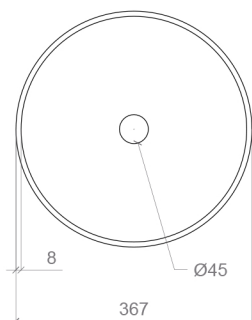

## CAPSULE

Model: Capsule

Category: Bathroom Sink

Material: Florence Glass

Dimensions:

14.4"(L) x 14.4"(W) x 34.6"(H)

Description: Luxury free standing bathroom sink in black/clear finish.

- A - *Pirex* glass cilinder
- B - *VetroFreddo* base
- C - Soft cover in *Airtech20*
- D - Waste
- E - Siphon  
(special glass seal spray treatment included)

Siphon components

\*Numbers are in millimeters