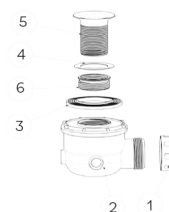

## CAPSULE

Model: Capsule

Category: Bathroom Sink

Material: Florence Glass

Dimensions:

14.4"(L) x 14.4"(W) x 34.6"(H)

Description: Luxury free standing bathroom sink in black/clear finish.

- A - *Pirex* glass cilinder
- B - *VetroFreddo* base
- C - Soft cover in *Airtech20*
- D - Waste
- E - Siphon  
(special glass seal spray treatment included)

Siphon components

\*Numbers are in millimeters