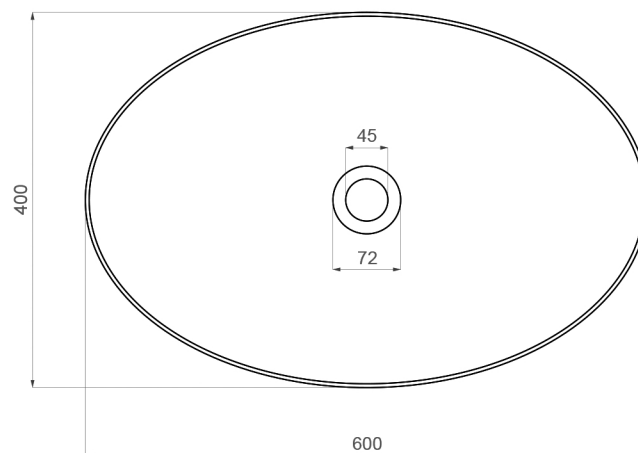

SATURN

Model: Saturn
Category: Bathroom Sink
Material: VetroFreddo
Dimensions: 23.6"(L) x 15.7"(W) x 5.5"(H)

Description: Luxury bathroom sink in bronze finish.

*Numbers are in millimeters