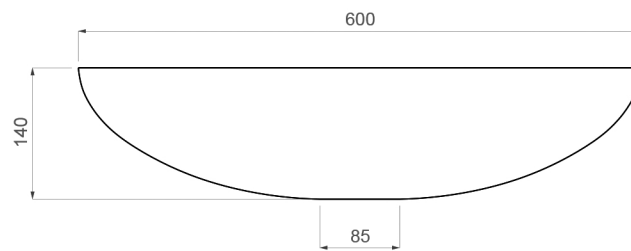

SATURN

Model: Saturn
Category: Bathroom Sink
Material: VetroFreddo
Dimensions: 23.6"(L) x 15.7"(W) x 5.5"(H)

Description: Luxury bathroom sink in bronze finish.

*Numbers are in millimeters