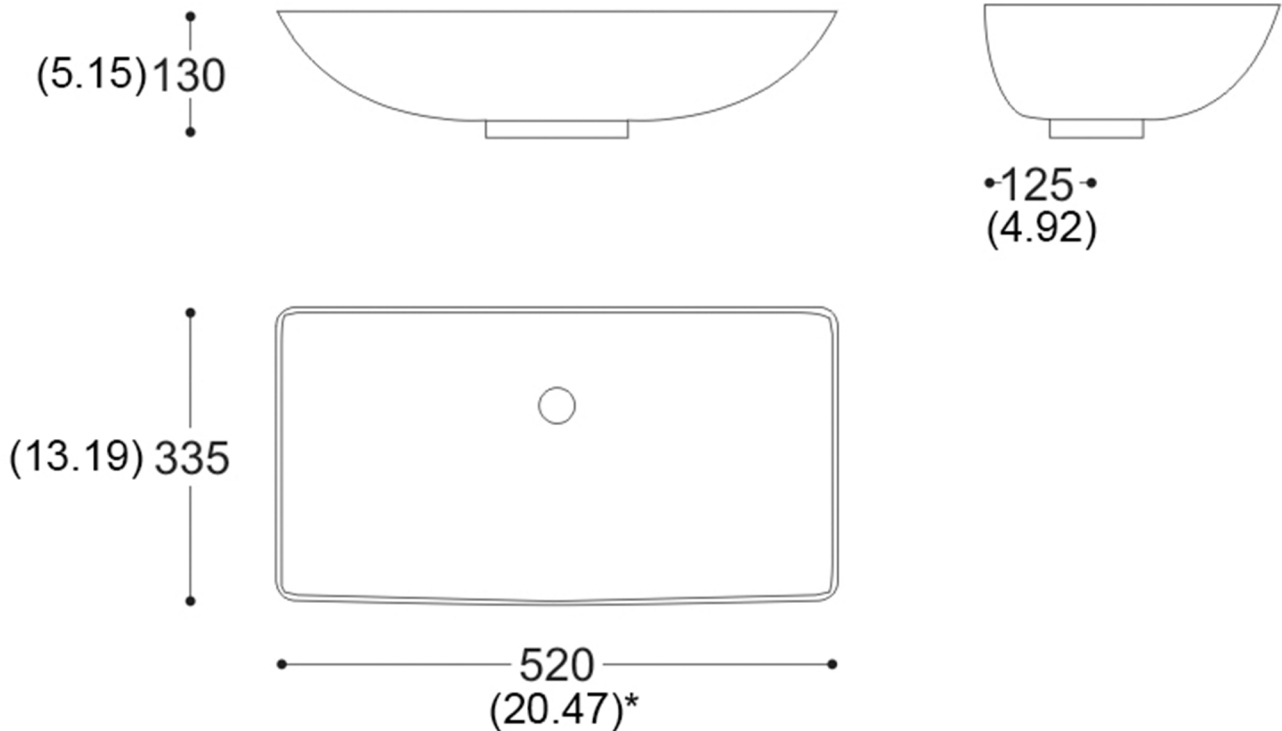

VETRO FREDDO NET

Model: VETRO FREDDO NET

Category: Bathroom Sink

Material: Resin and Glass

Dimensions:

20.5"(L) x 13.2"(W) x 5.2"(D)

Description: Luxury bathroom sink in black finish.

*Numbers in parenthesis are in inches