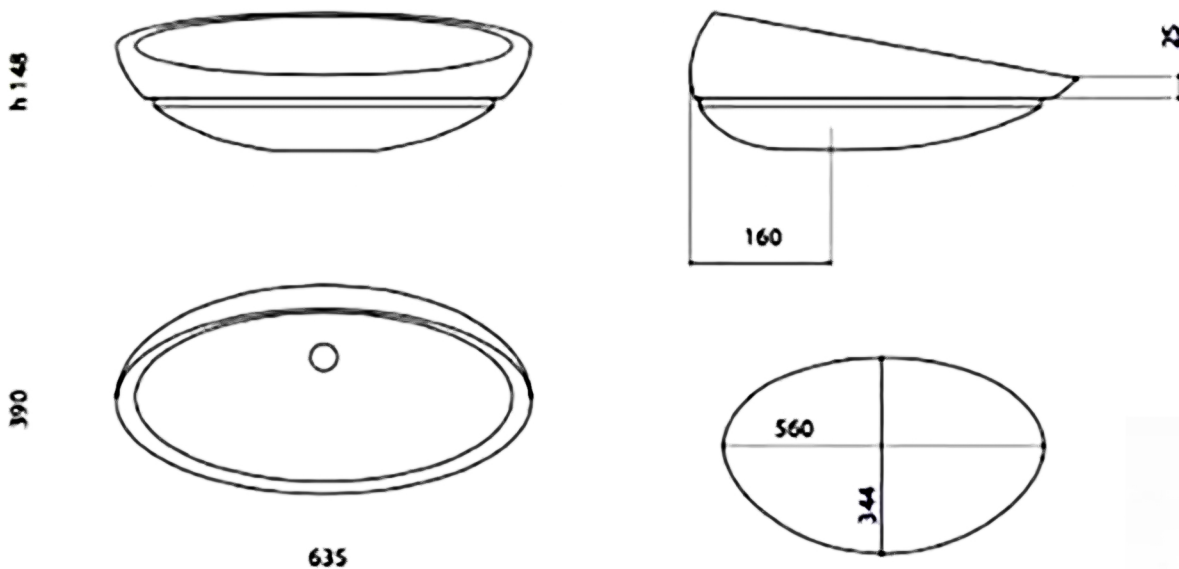

Vetrofredo

Model: Vetrofredo

Category: Bathroom Sink

Material: Resin and Glass

Dimensions: 25"(L) x 15.35"(W) x 5.8"(D)

Description: Luxury bathroom sink in gold leaf finish.

*Numbers are in millimeters