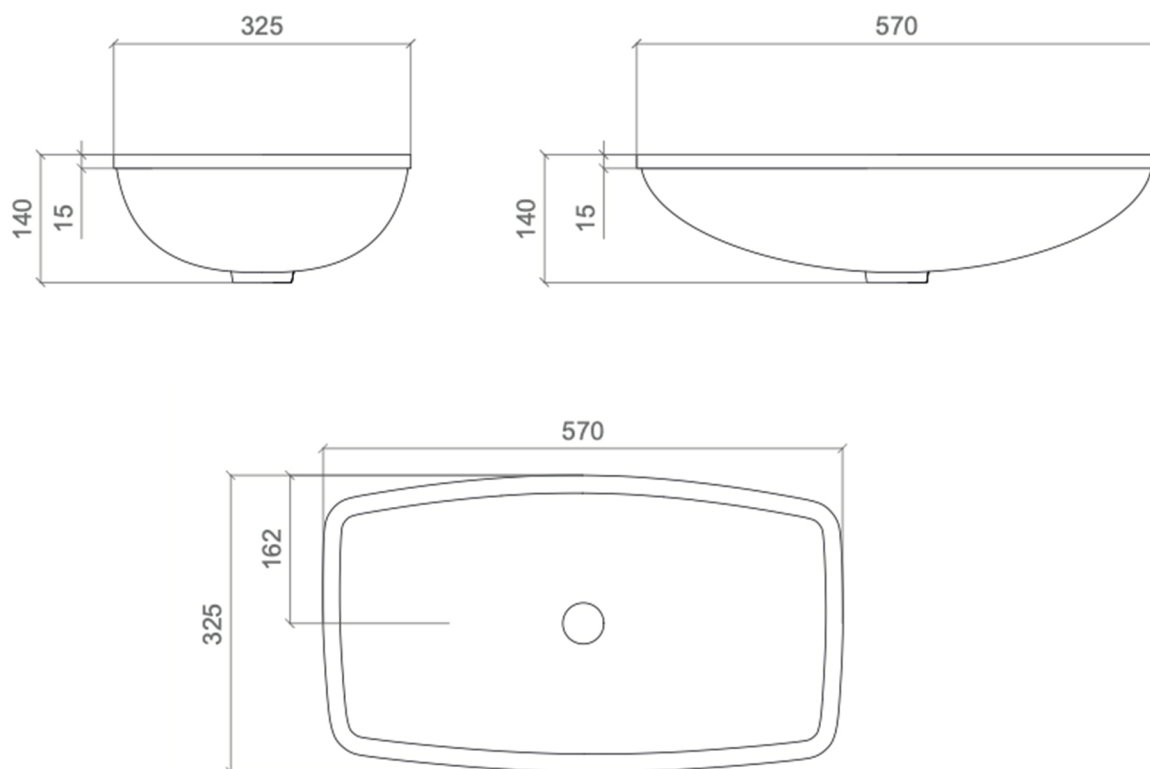

# KOSTA II

**Category:** Bathroom Sink

**Material:** Resin and Glass

**Dimensions:**

22.4" (L) x 12.7" (W) x 5.5" (H)

**Weight:** ±6,50 kg

**Hole Size:** Ø45

**Overflow:** No

## Technical Data

\*Numbers are in millimeters