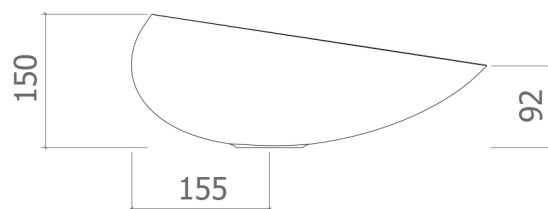

## KOOL MAX MARBLE

Model: Kool Max Marble

Category: Bathroom Sink

Material: Carrara Marble

Dimensions: 21.6" (L) x 15.7" (W) x 5.9" (H)

Description: Luxury bathroom sink in black finish.

\*Numbers are in millimeters