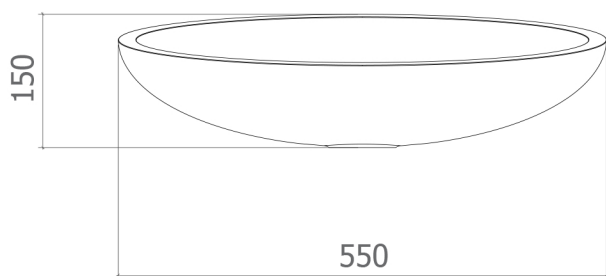

## KOOL MAX MARBLE

Model: Kool Max Marble

Category: Bathroom Sink

Material: Carrara Marble

Dimensions: 21.6" (L) x 15.7" (W) x 5.9" (H)

Description: Luxury bathroom sink in black finish.

\*Numbers are in millimeters