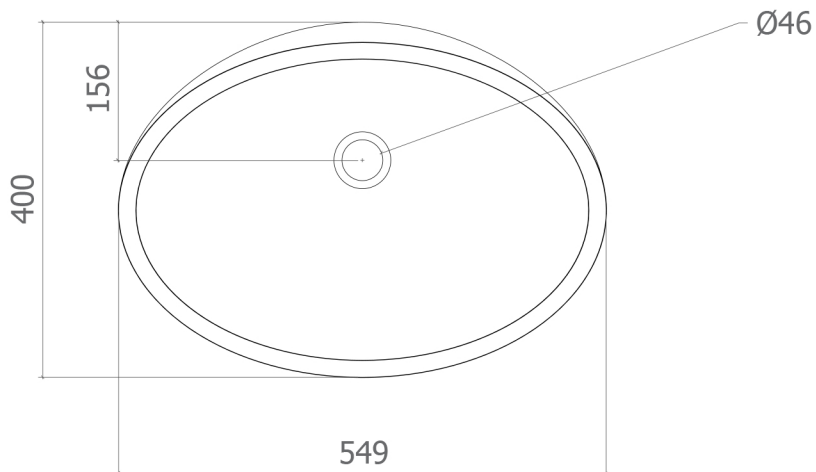

## KOOL MAX MARBLE

Model: Kool Max Marble

Category: Bathroom Sink

Material: Carrara Marble

Dimensions: 21.6" (L) x 15.7" (W) x 5.9" (H)

Description: Luxury bathroom sink in black finish.

\*Numbers are in millimeters