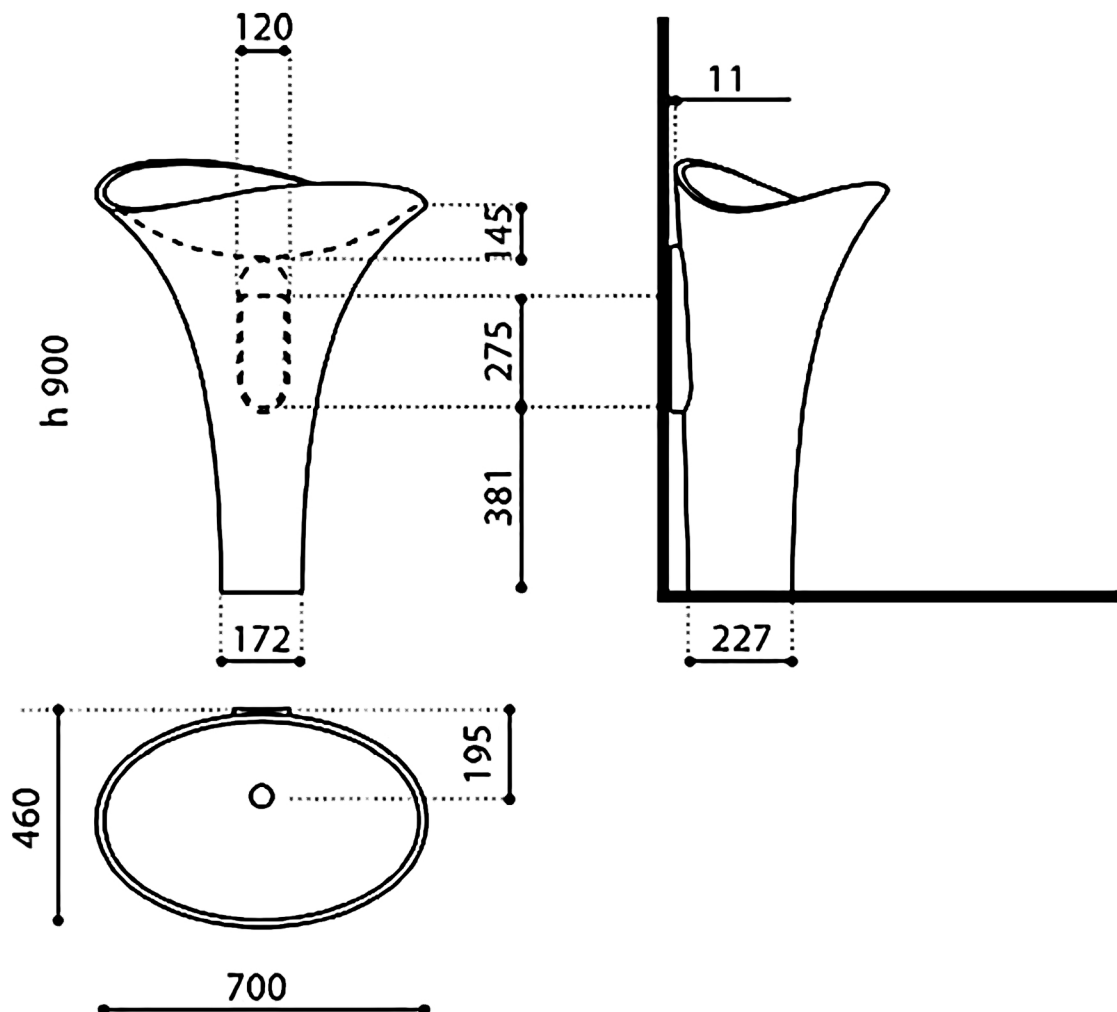

## CALLA LILY

Model: Calla Lily

Category: Bathroom Sink

Material: Resin and Glass

Dimensions:

27.6" (L) x 18.1" (W) x 35.4" (H)

Description: Free-standing bathroom sink in gold leaf finish.

\*Numbers are in millimeters

## SCHEDA MONTAGGIO ASSEMBLY INSTRUCTIONS