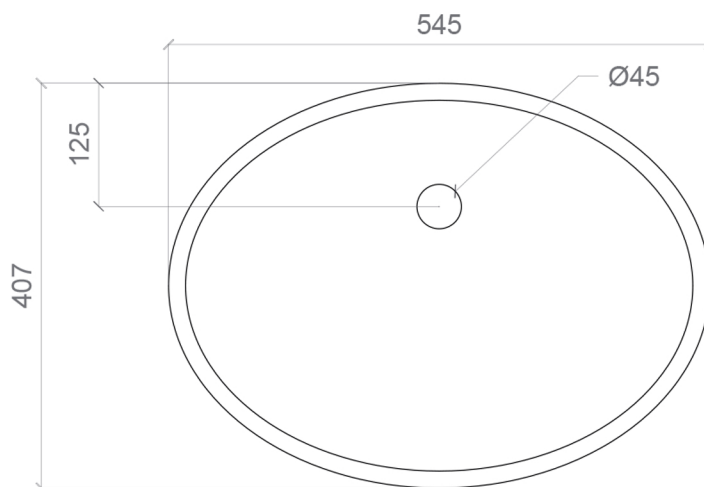

ELLISSE FL

Category: Bathroom Sink

Material: Resin and Glass

Dimensions:

21.4"(L) x 16"(W) x 5.7"(H)

Weight: 10,30 kg

Hole Size: Ø45

Overflow: No

Colors:

Black

Gold
Leaf

Technical Data

*Numbers are in millimeters