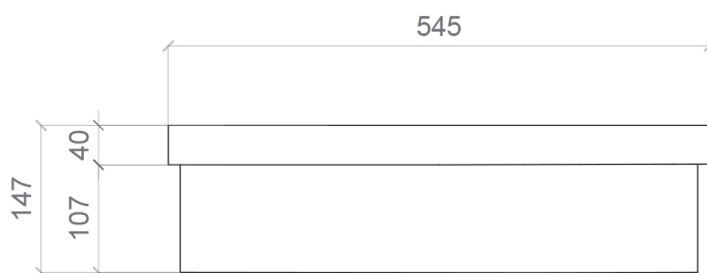

ELLISSE FL

Category: Bathroom Sink

Material: Resin and Glass

Dimensions:

21.4"(L) x 16"(W) x 5.7"(H)

Weight: 10,30 kg

Hole Size: Ø45

Overflow: No

Colors:

Black

Gold
Leaf

Technical Data

*Numbers are in millimeters