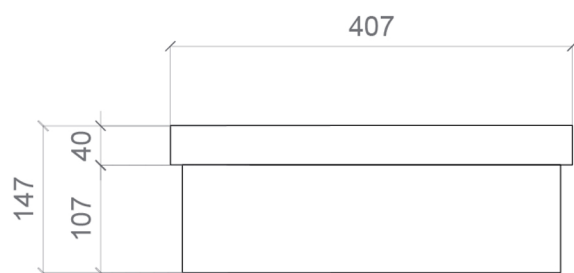

ELLISSE FL

Category: Bathroom Sink

Material: Resin and Glass

Dimensions:

21.4"(L) x 16"(W) x 5.7"(H)

Weight: 10,30 kg

Hole Size: Ø45

Overflow: No

Colors:

Black

Gold
Leaf

Technical Data

*Numbers are in millimeters