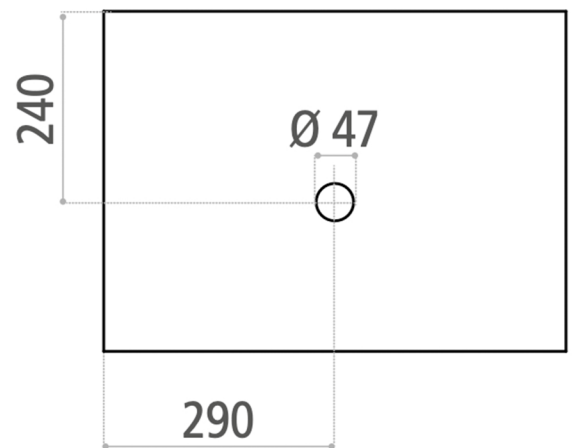

SEVEN

Model: Seven

Category: Washstand

Material: Stainless Steel

Dimensions:

22.8"(L) x 16.8"(W) x 29.5"(H)

Description: Metal washstand in painted stainless steel, with integrated towel holders and shelf.

*Numbers are in millimeters