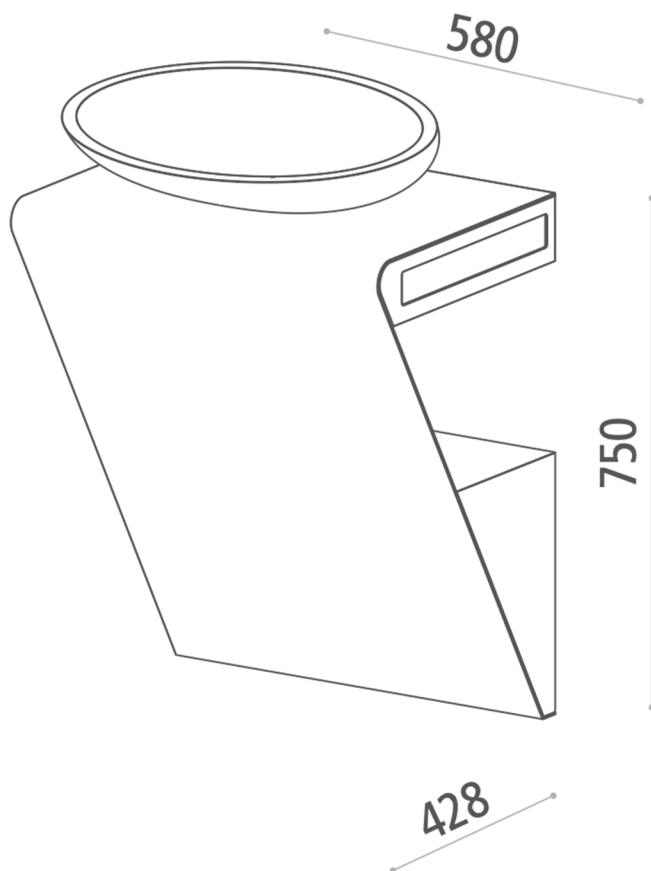

SEVEN

Model: Seven

Category: Washstand

Material: Stainless Steel

Dimensions:

22.8"(L) x 16.8"(W) x 29.5"(H)

Description: Metal washstand in painted stainless steel, with integrated towel holders and shelf.

*Numbers are in millimeters