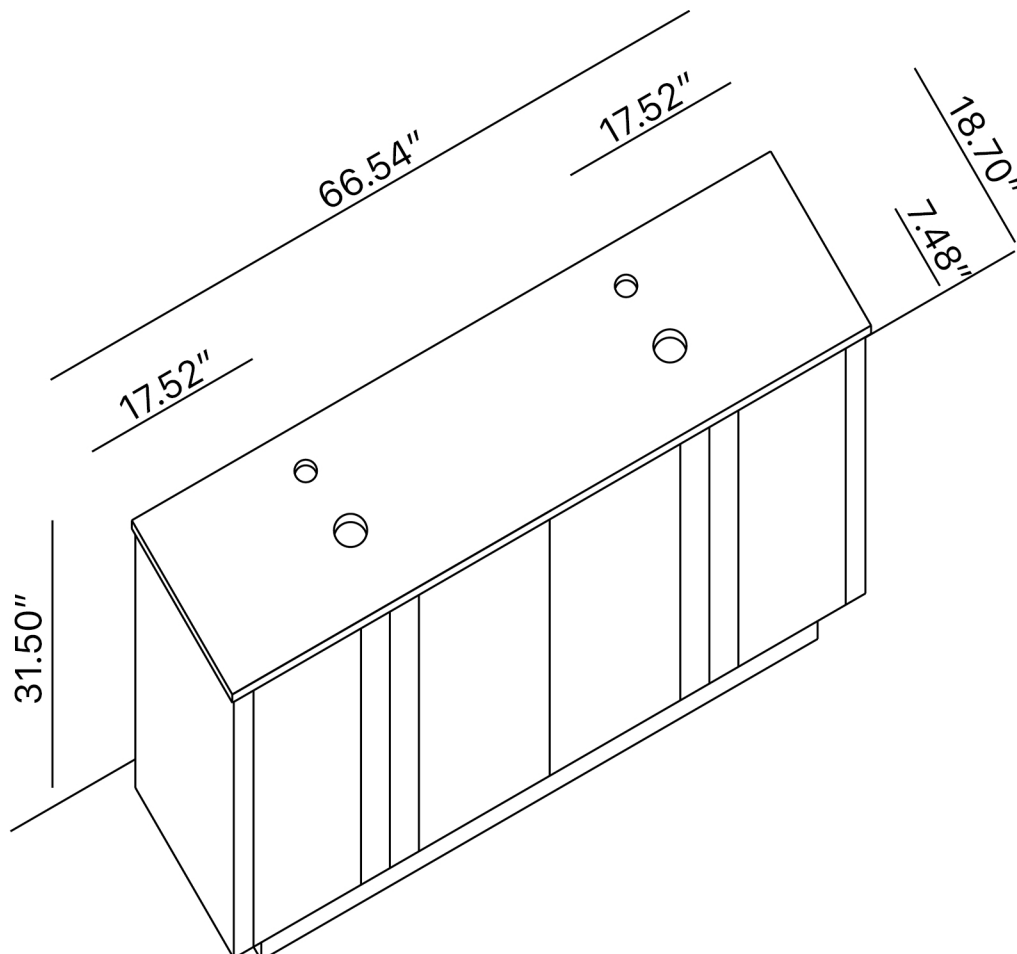

PRINCESS

Category: Bathroom Vanity

Material: Wood & Murano Glass

Dimensions:

66.5" (L) x 18.70" (W) x 31.5" (H)

Colors:

Grey &
Silver

Black

White

Technical Data

*Numbers are in inches