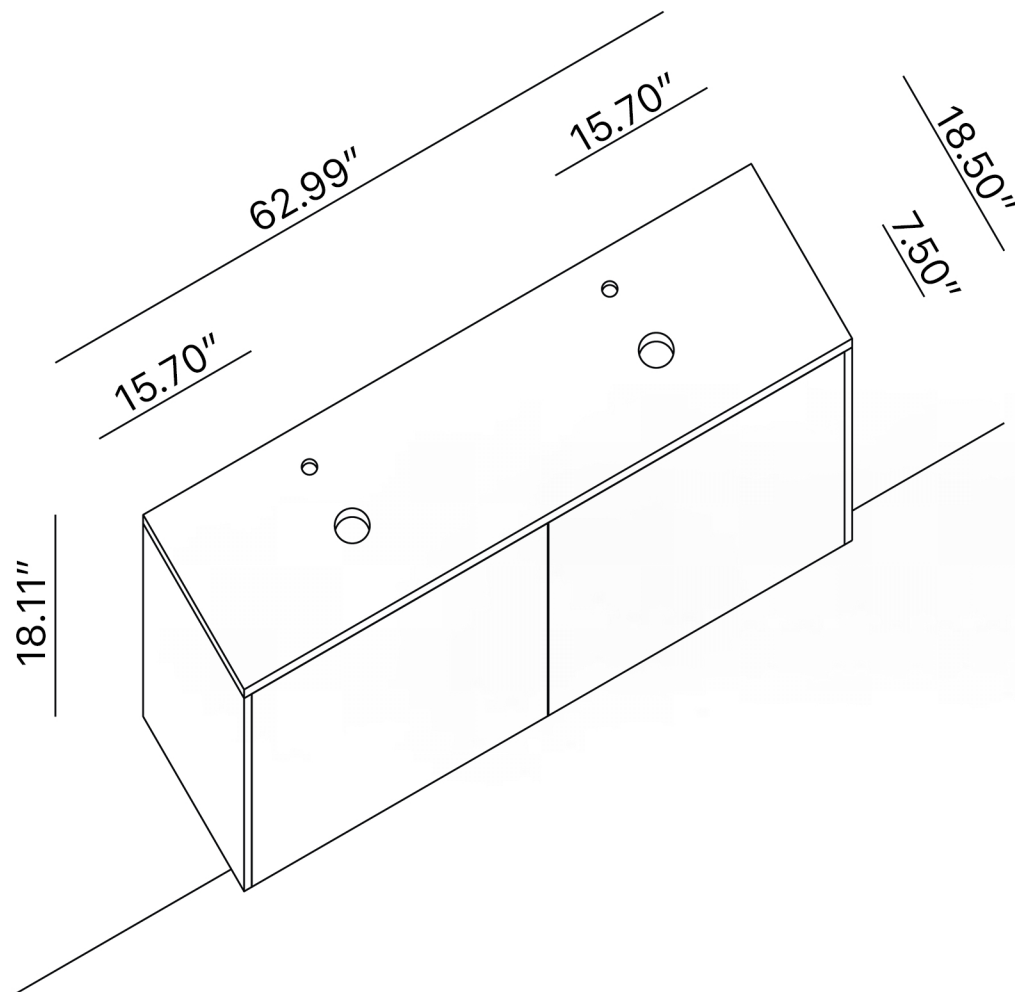

LUCENT

Model: Lucent Double

Category: Bathroom Vanity

Material: Wood

Dimensions:

62.9"(L) x 18.5"(W) x 18.1"(H)

Description: Luxury bathroom vanity in mirror finish.

SCHEMA MONTAGGIO ASSEMBLY INSTRUCTIONS

①

Smontaggio Cassetto premendo leve di sgancio
Disassemble drawer by pressing release clips

②

Fissaggio piastre a parete
Plate fixing on wall

③

Ancoraggio e registrazione della consolle
Unit anchoring and adjustment