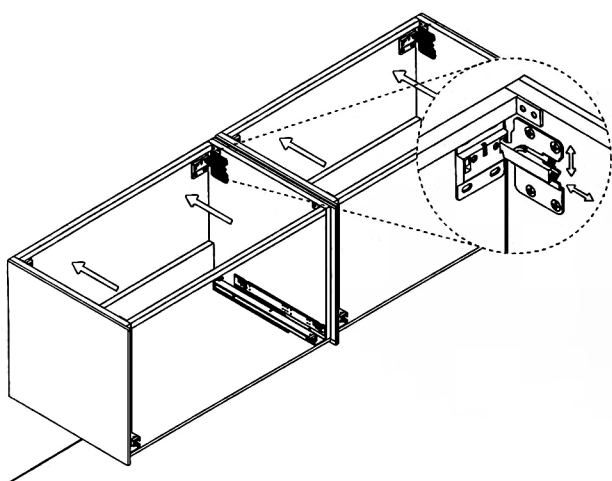

LUCENT

Model: Lucent Double

Category: Bathroom Vanity

Material: Wood

Dimensions:

62.9"(L) x 18.5"(W) x 18.1"(H)

Description: Luxury bathroom vanity in mirror finish.

SCHEMA MONTAGGIO ASSEMBLY INSTRUCTIONS

①

Smontaggio Cassetto premendo leve di sgancio
Disassemble drawer by pressing release clips

②

Fissaggio piastre a parete
Plate fixing on wall

③

Ancoraggio e registrazione della consolle
Unit anchoring and adjustment