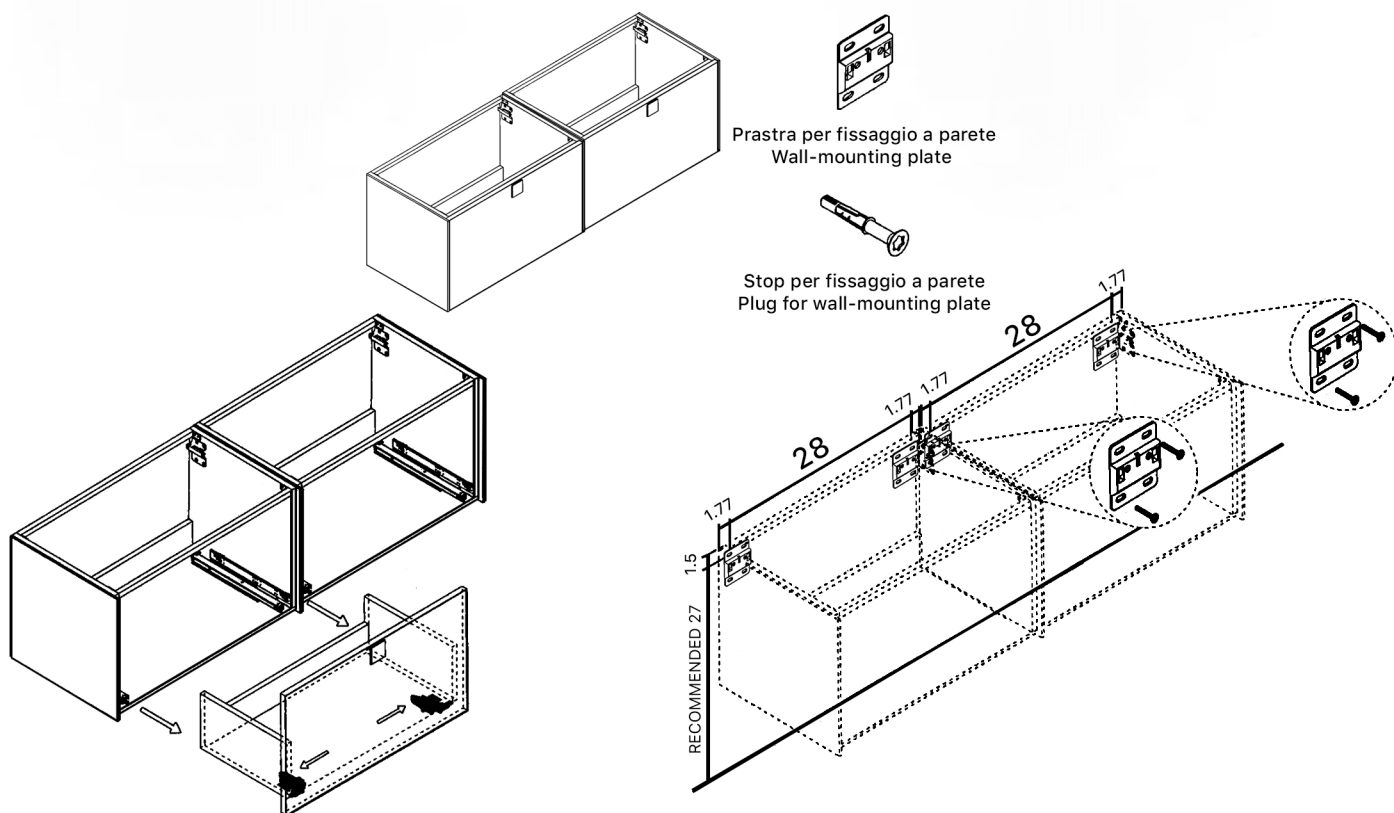

LUCENT

Model: Lucent Double

Category: Bathroom Vanity

Material: Wood

Dimensions:

62.9"(L) x 18.5"(W) x 18.1"(H)

Description: Luxury bathroom vanity in mirror finish.

SCHEMA MONTAGGIO ASSEMBLY INSTRUCTIONS

①

Smontaggio Cassetto premendo leve di sgancio
Disassemble drawer by pressing release clips

②

Fissaggio piastre a parete
Plate fixing on wall

③

Ancoraggio e registrazione della consolle
Unit anchoring and adjustment

④

installazione del piano ed inserimento
del cassetto su guida
Top board fixing on frame and drawer onto rails