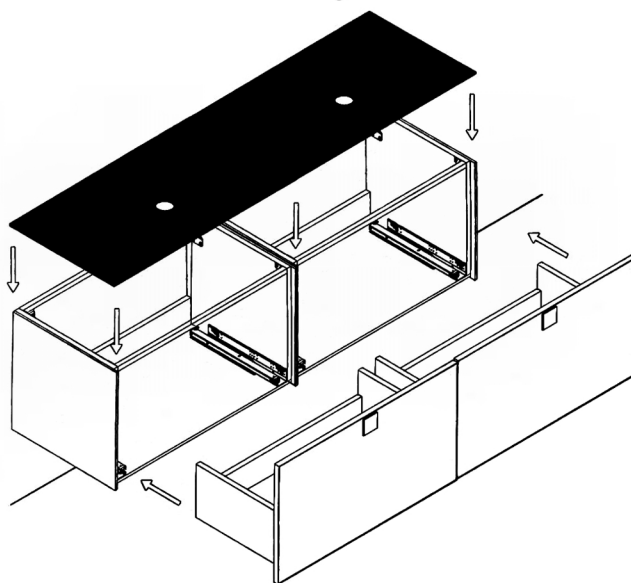

LUCENT

Model: Lucent Double

Category: Bathroom Vanity

Material: Wood

Dimensions:

62.9"(L) x 18.5"(W) x 18.1"(H)

Description: Luxury bathroom vanity in mirror finish.

SCHEMA MONTAGGIO ASSEMBLY INSTRUCTIONS

①

Smontaggio Cassetto premendo leve di sgancio
Disassemble drawer by pressing release clips

②

Fissaggio piastre a parete
Plate fixing on wall

③

Ancoraggio e registrazione della consolle
Unit anchoring and adjustment

④

installazione del piano ed inserimento
del cassetto su guida
Top board fixing on frame and drawer onto rails