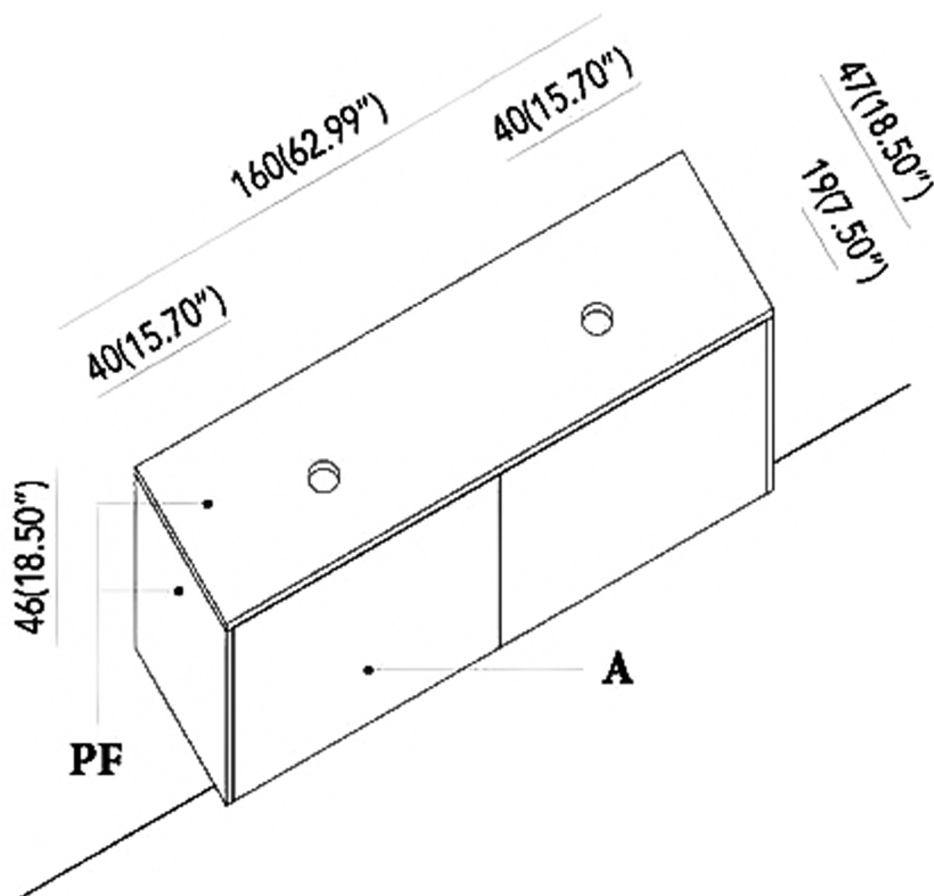

MURANO

Model: Murano Double

Category: Vanity

Material: Wood

Dimensions: 63"(L) x 19"(W) x 18.1"(H)

Description: Luxury bathroom vanity in black and silver finish.

SCHEDA MONTAGGIO ASSEMBLY INSTRUCTIONS

①

Smontaggio Cassetto premendo leve di sgancio
Disassemble drawer by pressing release clips

②

Fissaggio piastre a parete
Plate fixing on wall

③

Ancoraggio e registrazione della consolle
Unit anchoring and adjustment