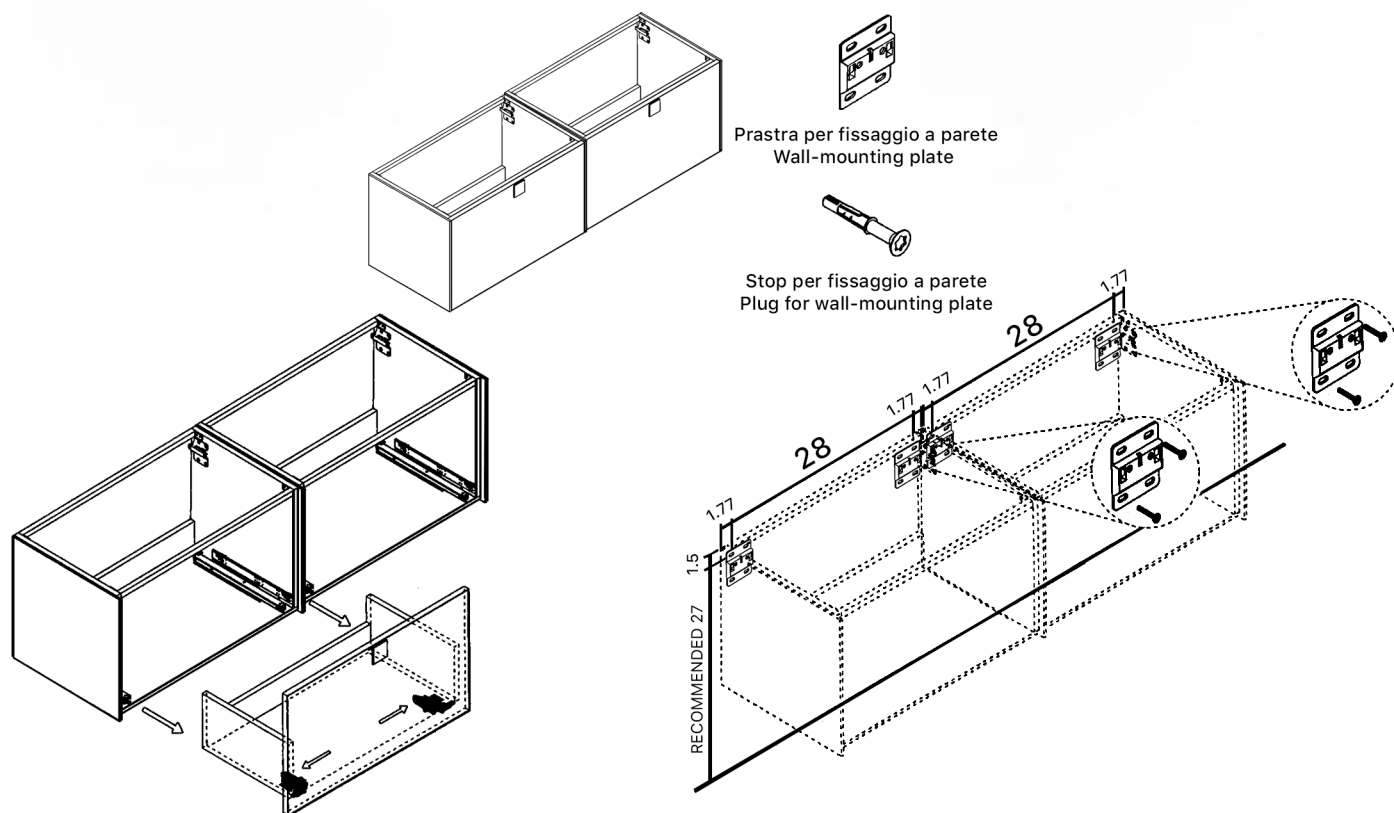

MURANO

Model: Murano Double

Category: Vanity

Material: Wood

Dimensions: 63"(L) x 19"(W) x 18.1"(H)

Description: Luxury bathroom vanity in black and silver finish.

SCHEDA MONTAGGIO ASSEMBLY INSTRUCTIONS

①

Smontaggio Cassetto premendo leve di sgancio
Disassemble drawer by pressing release clips

②

Fissaggio piastre a parete
Plate fixing on wall

③

Ancoraggio e registrazione della consolle
Unit anchoring and adjustment

④

installazione del piano ed inserimento
del cassetto su guida
Top board fixing on frame and drawer onto rails