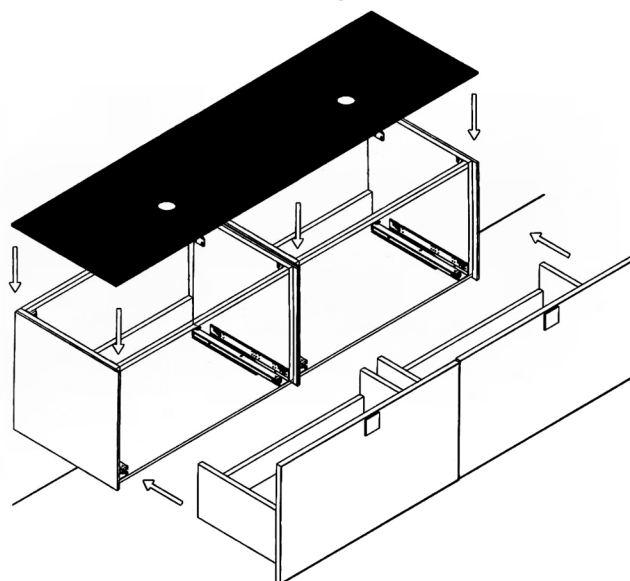

MURANO

Model: Murano Double

Category: Vanity

Material: Wood

Dimensions: 63"(L) x 19"(W) x 18.1"(H)

Description: Luxury bathroom vanity in black and silver finish.

SCHEDA MONTAGGIO ASSEMBLY INSTRUCTIONS

①

Smontaggio Cassetto premendo leve di sgancio
Disassemble drawer by pressing release clips

②

Fissaggio piastre a parete
Plate fixing on wall

③

Ancoraggio e registrazione della consolle
Unit anchoring and adjustment

④

installazione del piano ed inserimento
del cassetto su guida
Top board fixing on frame and drawer onto rails