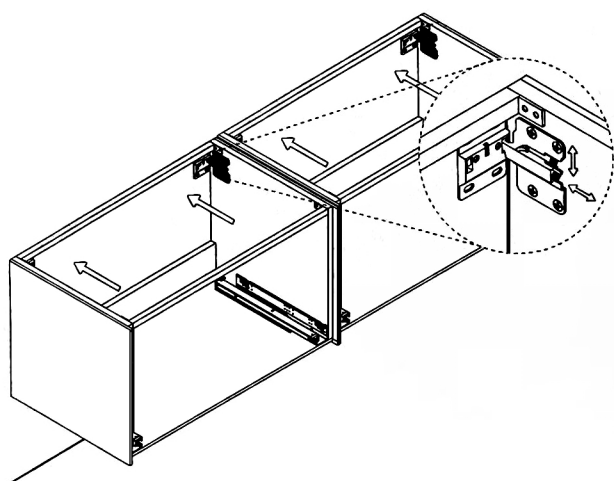

MURANO

Model: Murano Double

Category: Vanity

Material: Wood

Dimensions: 63"(L) x 19"(W) x 18.1"(H)

Description: Luxury bathroom vanity in black and silver finish.

SCHEDA MONTAGGIO ASSEMBLY INSTRUCTIONS

①

Smontaggio Cassetto premendo leve di sgancio
Disassemble drawer by pressing release clips

②

Fissaggio piastre a parete
Plate fixing on wall

③

Ancoraggio e registrazione della consolle
Unit anchoring and adjustment