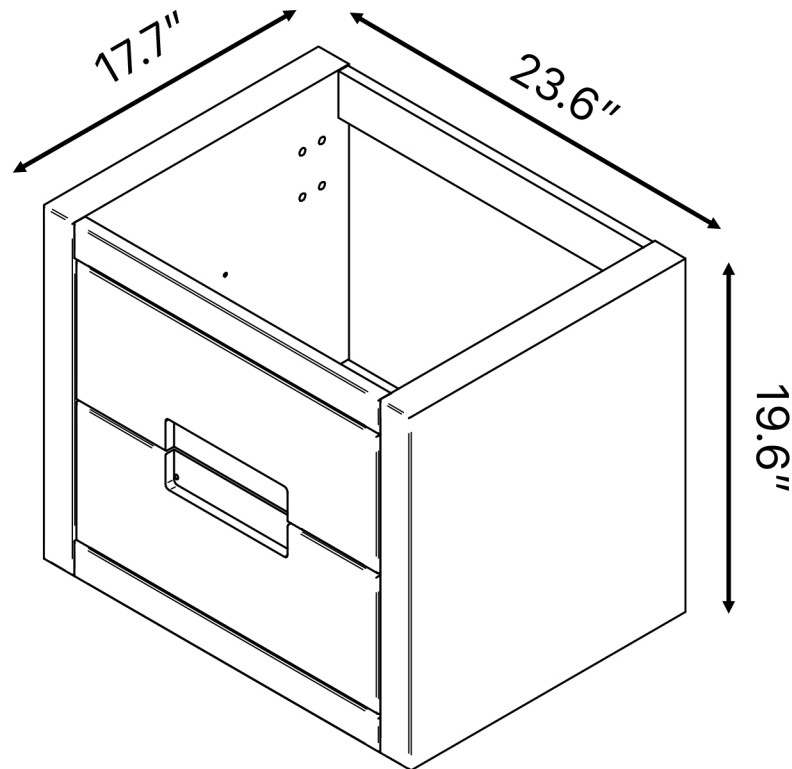

DANYA 24

Category: Bathroom Vanity

Material: Wood

Dimensions:

23.6" (L) x 17.7" (W) x 19.6" (H)

Colors:

Gold

Silver

Black

White

Technical Data

*Numbers are in inches