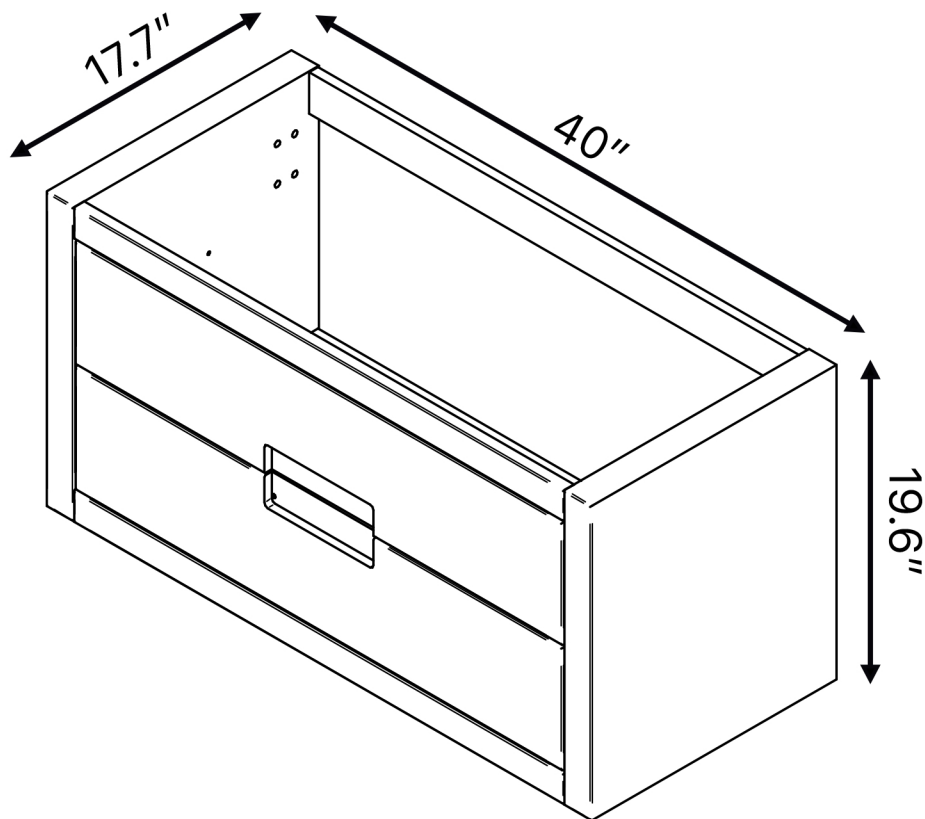

Technical Data