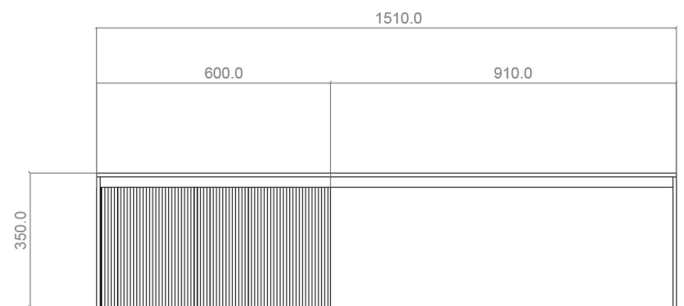

COSMOPOLITAN

Category: Bathroom Vanity

Material: Porcelain Stoneware/
Bamboo

Dimensions:

59.4" (L) x 20" (W) x 13.7" (H)

Weight: 159 lb

Colors:

Black
Marquinia

White
Calacatta

Technical Data

Vista superiore DX / Top View DX

Vista frontale DX / Front View DX

Vista laterale DX - SX / Side View DX - SX

*Numbers are in millimeters