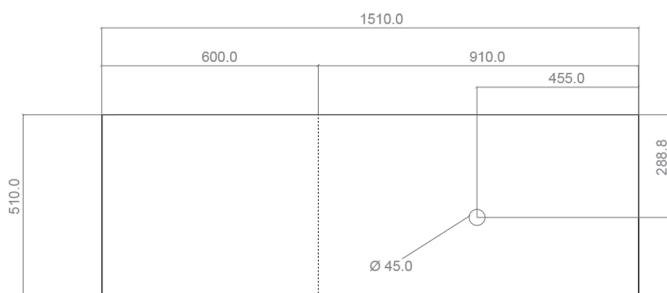

COSMOPOLITAN

Category: Bathroom Vanity

Material: Porcelain Stoneware/
Bamboo

Dimensions:

59.4" (L) x 20" (W) x 13.7" (H)

Weight: 159 lb

Colors:

Black
Marquinia

White
Calacatta

Technical Data

Vista superiore DX / Top View DX

Vista frontale DX / Front View DX

Vista laterale DX - SX / Side View DX - SX

*Numbers are in millimeters