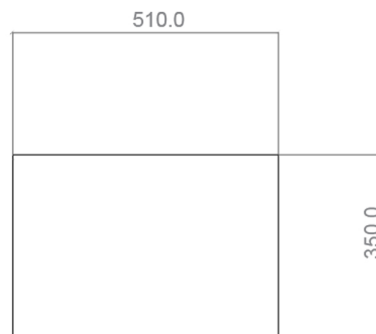

COSMOPOLITAN

Category: Bathroom Vanity

Material: Porcelain Stoneware/
Bamboo

Dimensions:

59.4" (L) x 20" (W) x 13.7" (H)

Weight: 159 lb

Colors:

Black
Marquinia

White
Calacatta

Technical Data

Vista superiore DX / Top View DX

Vista frontale DX / Front View DX

Vista laterale DX - SX / Side View DX - SX

*Numbers are in millimeters