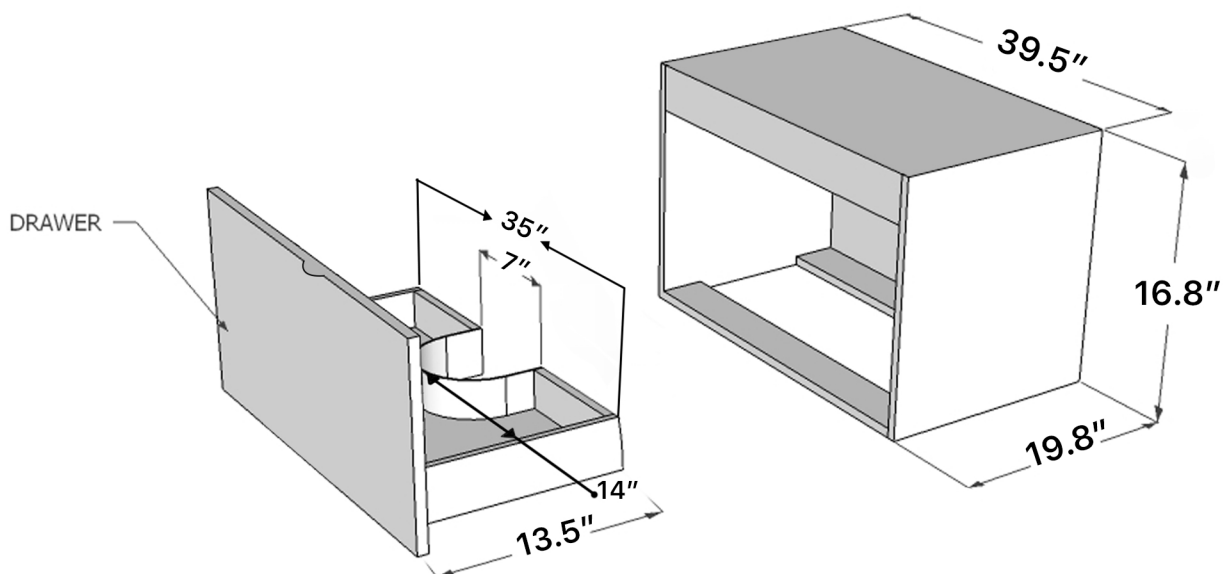

DORA 40

Model: Dora 40

Category: Bathroom Vanity

Material: Lacquered Wood

Dimensions:

39.5"(L) x 19.8"(W) x 16.8"(H)

Description: Luxury Lacquered bathroom vanity in black finish.

*Numbers are in inches

31.5"-MEDIDA ACONSELHAVEL DO CHAO AO TOPO DO LAVATORIO
31.5"-ADVISABLE MEASURE FROM FLOOR TO THE TOP OF BASIN
31.5"-MESURE CONSEILLE A PARTIR DU SOL AU LAVABO