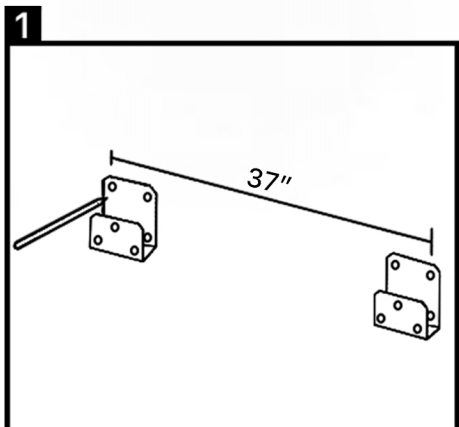

SCHEDA MONTAGGIO ASSEMBLY INSTRUCTIONS

7

! ATENCAO:MÓVEL COM COURO-LIMPEZA COM PRODUTO ADEQUADO PARA COURO
ATTENTION:MOBILE WITH LEATHER-CLEANING WITH APPROPRIATE PRODUCT FOR LEATHER
ATTENTION:MOBILE EN CUIR-NETTOYAGE AVEC UN PRODUIT APPROPRIÉ POUR LE CUIR

31.5"-MEDIDA ACONSELHAVEL DO CHAO AO TOPO DO LAVATORIO
31.5"-ADVISABLE MEASURE FROM FLOOR TO THE TOP OF BASIN
31.5"-MESURE CONSEILLE A PARTIR DU SOL AU LAVABO