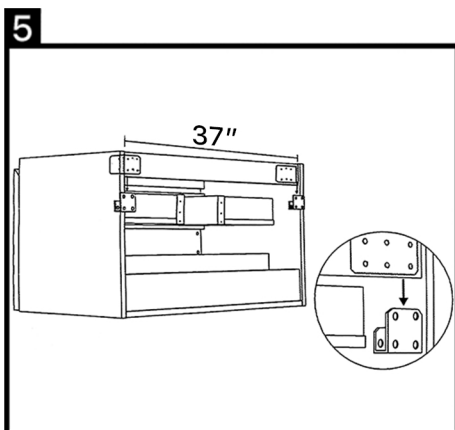

SCHEDA MONTAGGIO ASSEMBLY INSTRUCTIONS

7

! ATENCAO:MÓVEL COM COURO-LIMPEZA COM PRODUTO ADEQUADO PARA COURO
ATTENTION:MOBILE WITH LEATHER-CLEANING WITH APPROPRIATE PRODUCT FOR LEATHER
ATTENTION:MOBILE EN CUIR-NETTOYAGE AVEC UN PRODUIT APPROPRIÉ POUR LE CUIR

31.5"-MEDIDA ACONSELHAVEL DO CHAO AO TOPO DO LAVATORIO
31.5"-ADVISABLE MEASURE FROM FLOOR TO THE TOP OF BASIN
31.5"-MESURE CONSEILLE A PARTIR DU SOL AU LAVABO