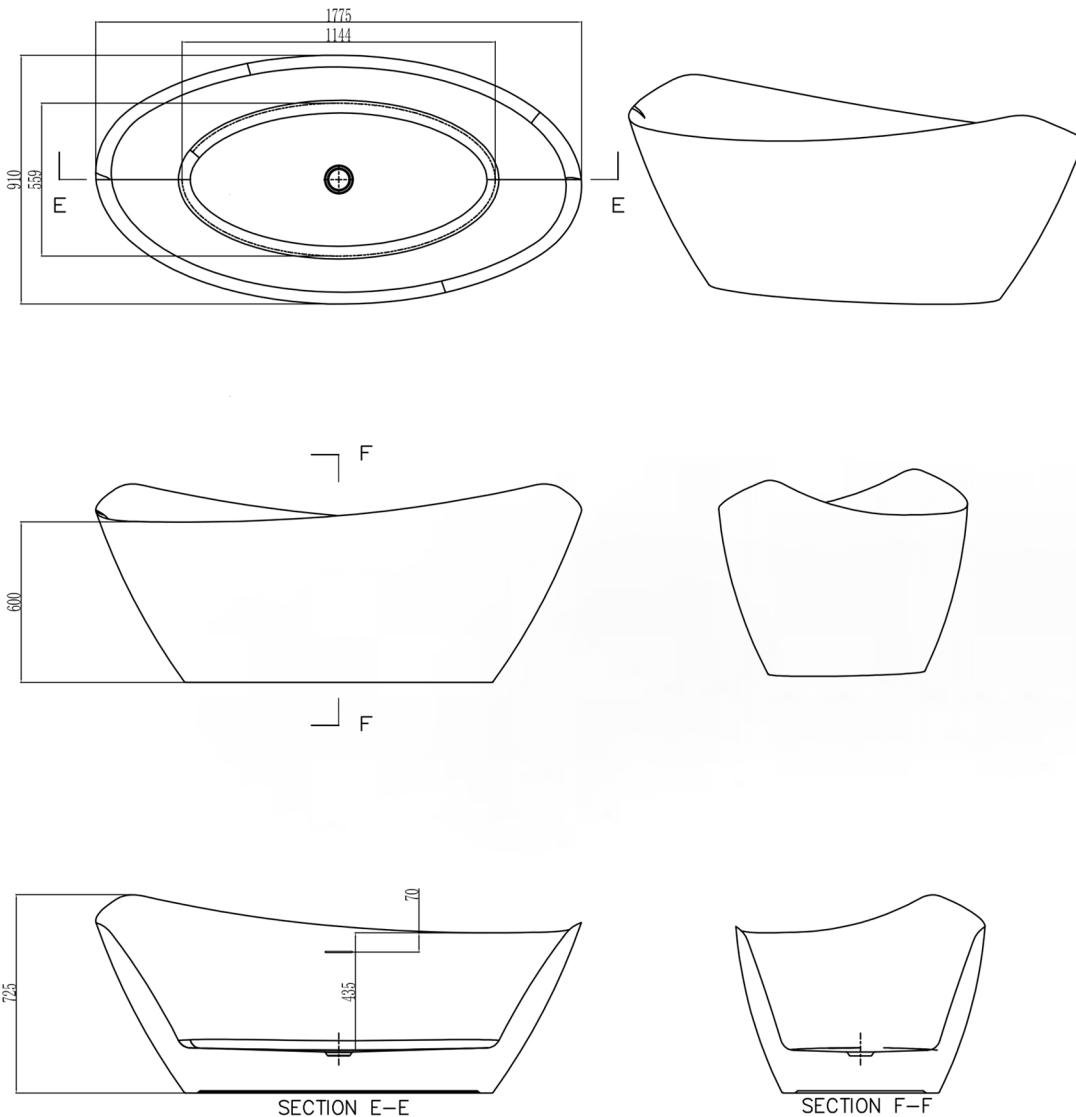

NOUH

Category: Bathtub

Material: Bi-Mat

Dimensions:

69.8"(L) x 35.8"(W) x 28.5"(H)

Description: Luxury freestanding bathtub in white finish.

*Numbers are in millimeters