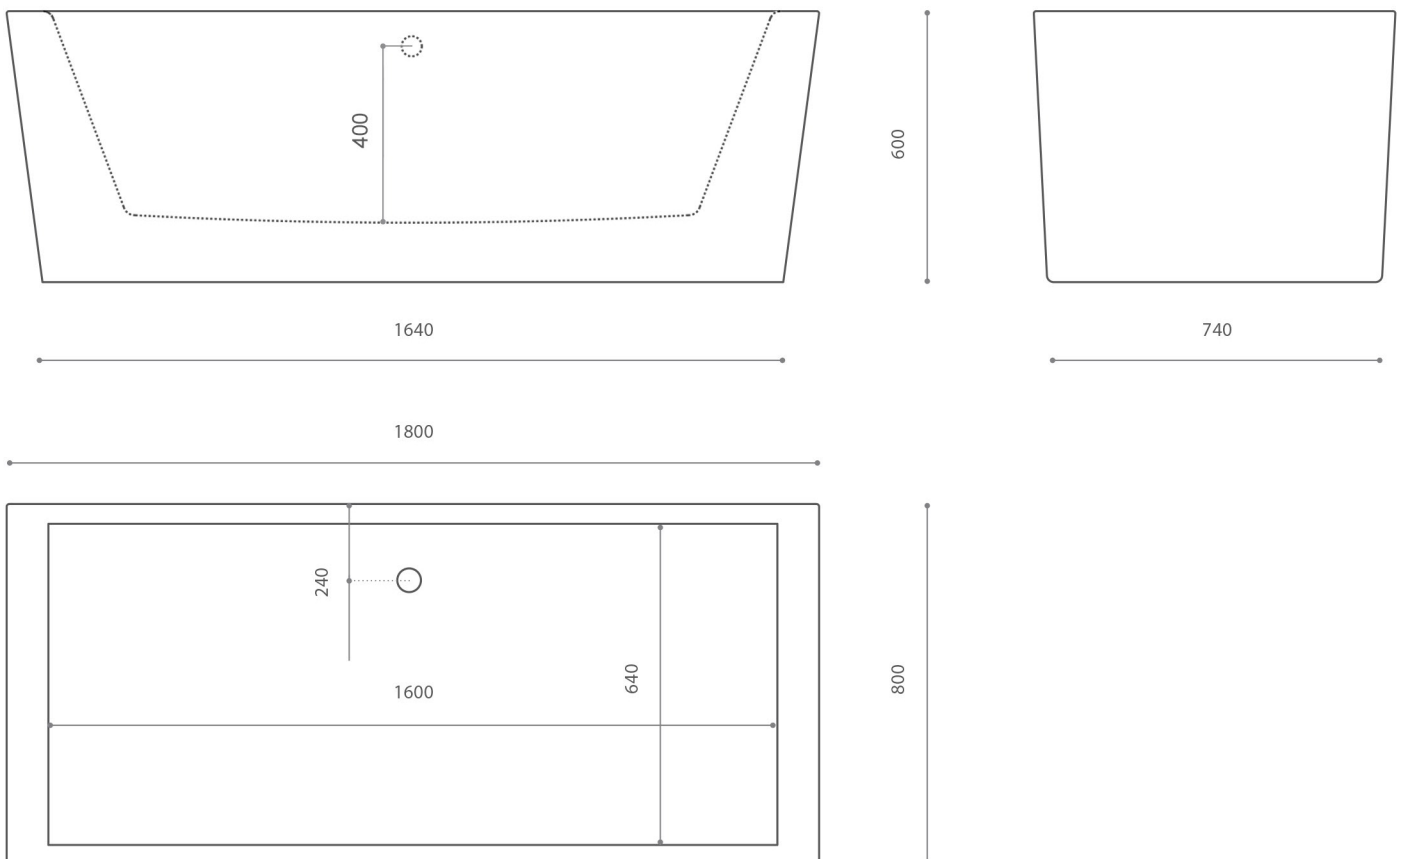

MONT BLANC

Category: Bathtub

Material: Bi-Mat

Dimensions:

70.9"(L) x 31.5"(W) x 23.6"(H)

Description: Luxury bathtub in black finish.

\*Numbers are in millimeters