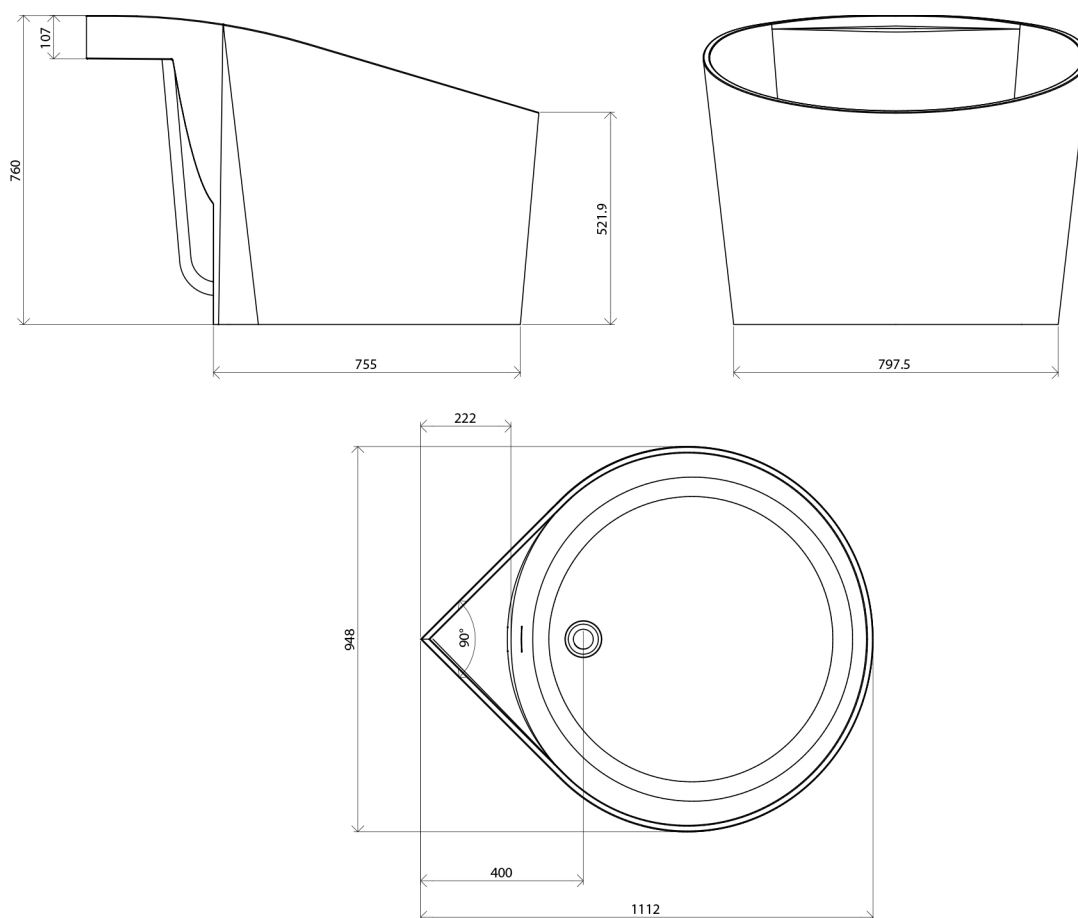

# MINI

**Category:** Bathtub

**Material:** Fiber Glass and Resin

**Dimensions:**

43.7" (L) x 37.3" (W) x 29.9" (H)

**Weight:** 212 lb

**Colors:**

## Technical Data

\*Numbers are in millimeters