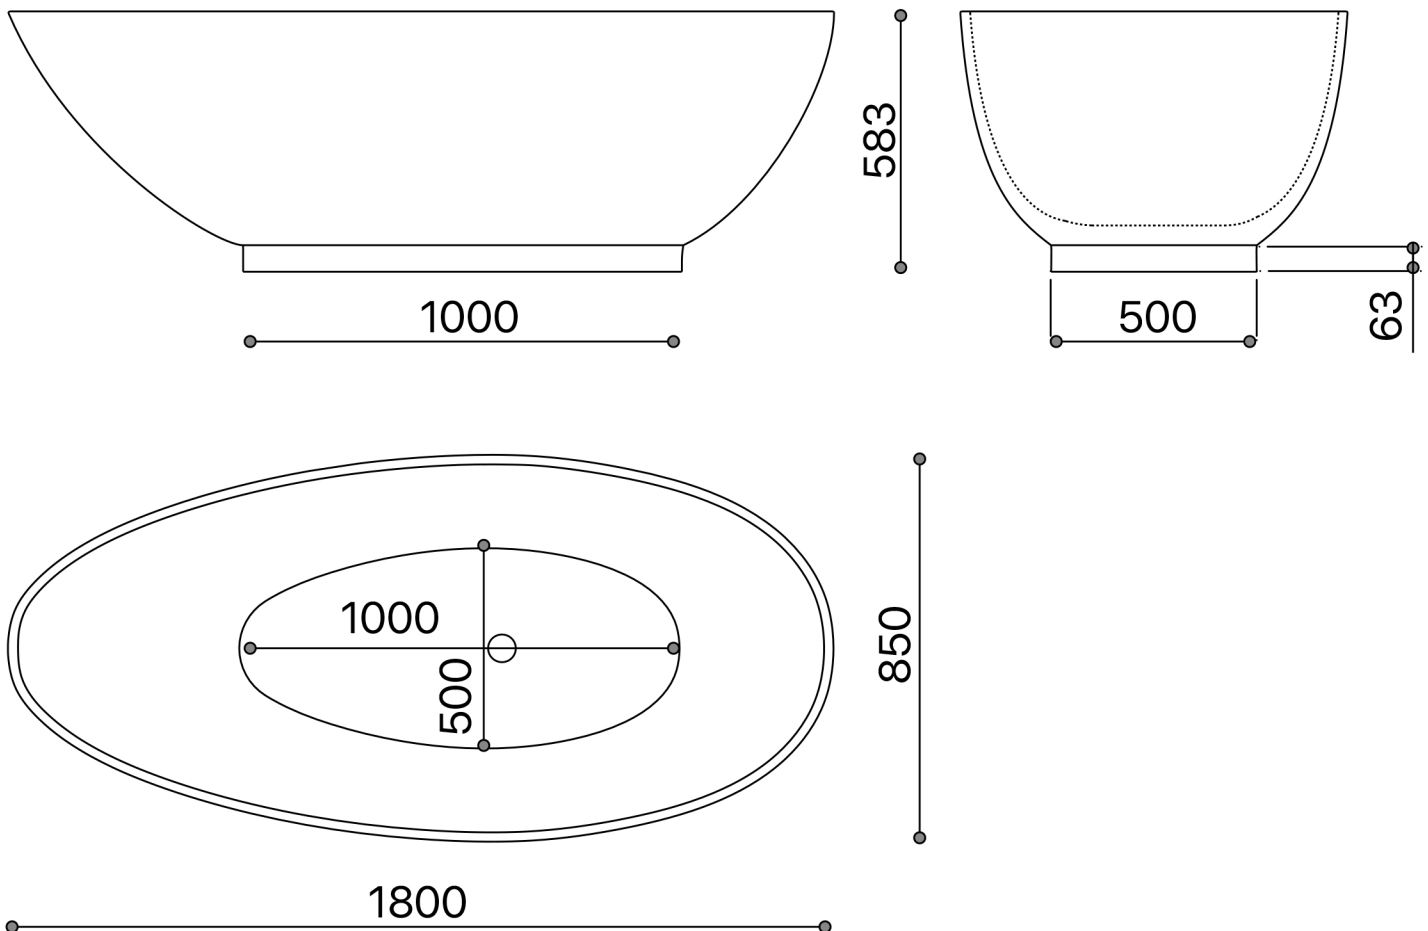

## KOOL

Model: Kool

Category: Bathtub

Material: Bi-Mat

Dimensions:

70.8" (L) x 33.4" (W) x 22.9" (H)

Description: Luxury Bathtub in gold leaf/white gloss finish.

\*Numbers are in millimeters