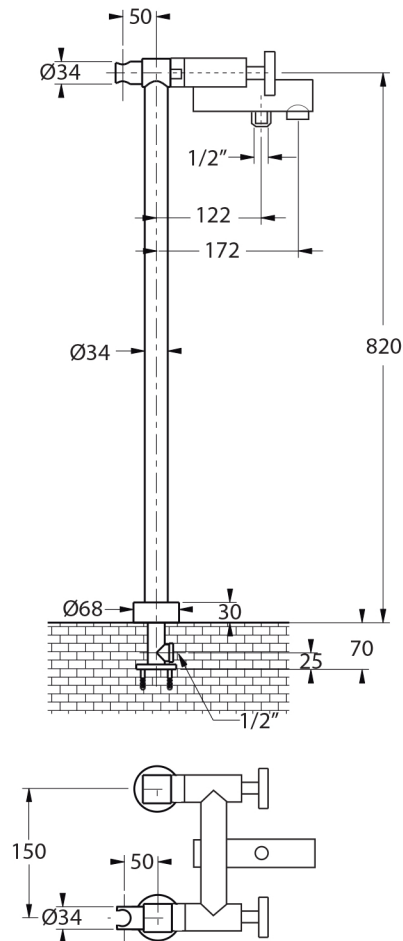

LUX

Category: Tub Filler

Material: Brass

Dimensions:

6.7" (L) x 5.9" (W) x 32.2" (H)

Colors:

Polished Gold Polished Chrome

Technical Data

*Numbers are in millimeters