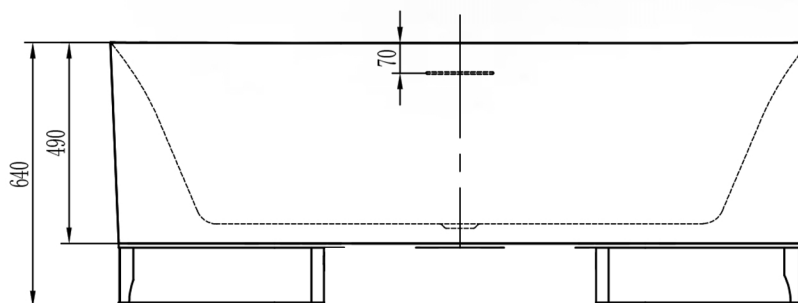

ELEVATE

Category: Bathtub

Material: Bi-Mat

Dimensions:

65.3"(L) x 30.5"(W) x 25.1"(H)

Description: Luxury freestanding bathtub in white finish.

*Numbers are in millimeters