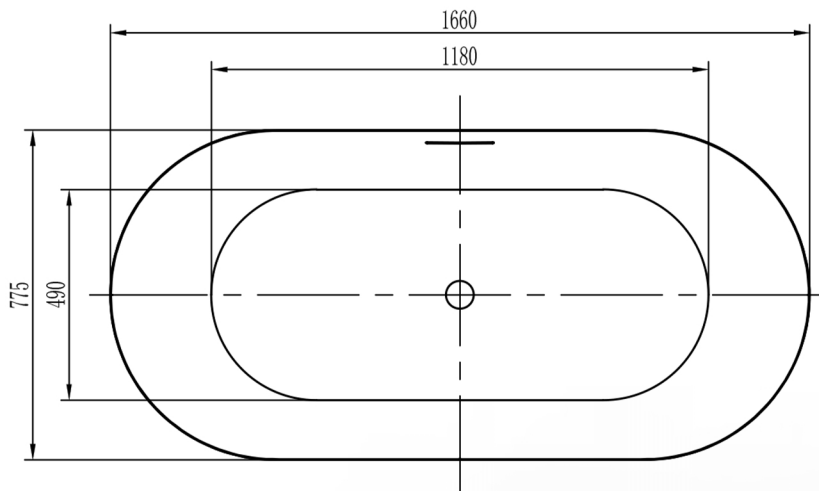

ELEVATE

Category: Bathtub

Material: Bi-Mat

Dimensions:

65.3"(L) x 30.5"(W) x 25.1"(H)

Description: Luxury freestanding bathtub in white finish.

*Numbers are in millimeters