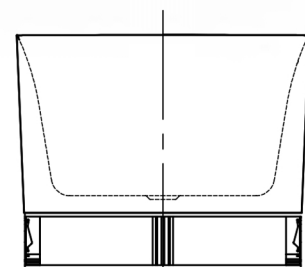

ELEVATE

Category: Bathtub

Material: Bi-Mat

Dimensions:

65.3" (L) x 30.5" (W) x 25.1" (H)

Description: Luxury freestanding bathtub in white finish.

*Numbers are in millimeters