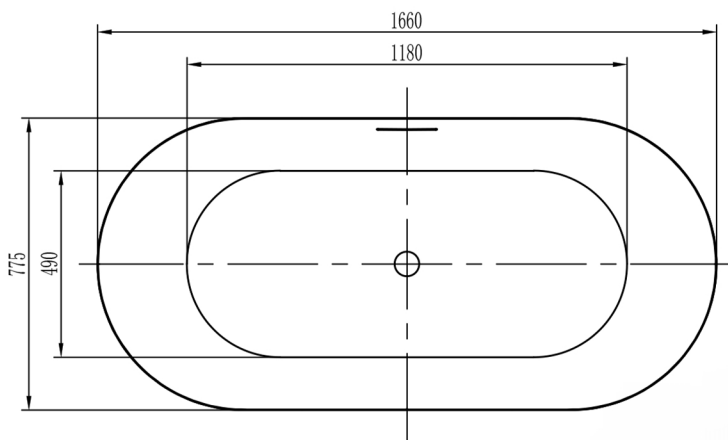

ELEVATE

Category: Bathtub

Material: Bi-Mat

Dimensions:

65.3" (L) x 30.5" (W) x 25.1" (H)

Description: Luxury freestanding bathtub in white finish.

*Numbers are in millimeters