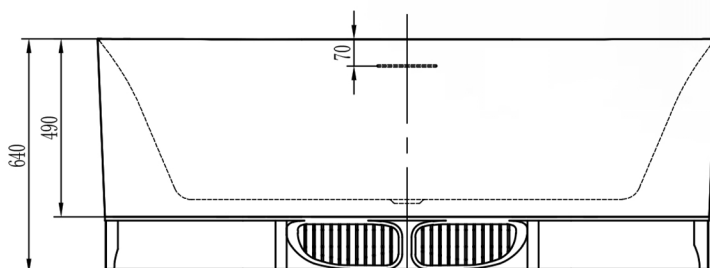

ELEVATE

Category: Bathtub

Material: Bi-Mat

Dimensions:

65.3" (L) x 30.5" (W) x 25.1" (H)

Description: Luxury freestanding bathtub in white finish.

*Numbers are in millimeters