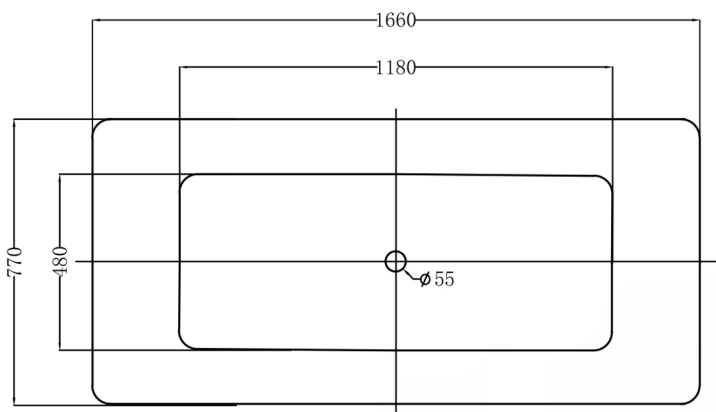

COSMOPOLITAN

Category: Bathtub

Material: Bi-Mat

Dimensions:

65.3" (L) x 30.3" (W) x 23.6" (H)

Description: Luxury freestanding bathtub in white marble finish.

*Numbers are in millimeters