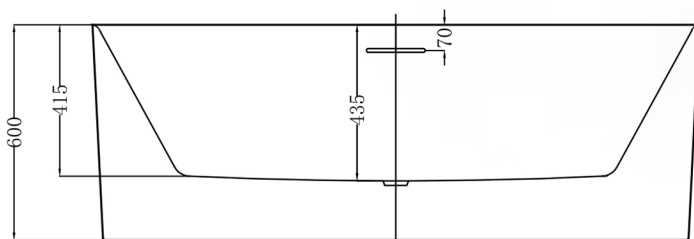

COSMOPOLITAN

Category: Bathtub

Material: Bi-Mat

Dimensions:

65.3" (L) x 30.3" (W) x 23.6" (H)

Description: Luxury freestanding bathtub in white marble finish.

*Numbers are in millimeters