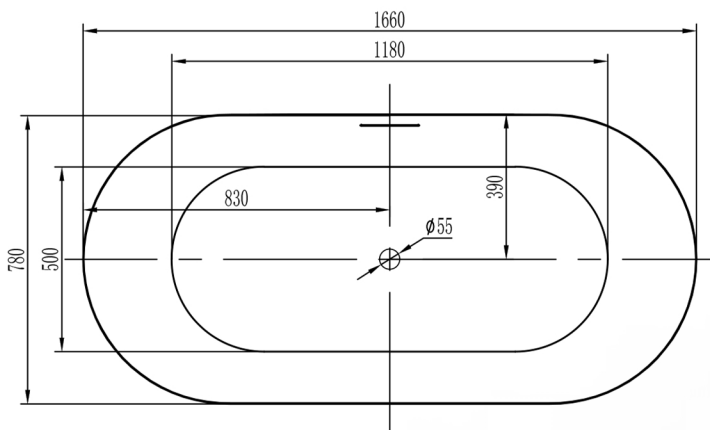

## COSMOPOLITAN

Category: Bathtub

Material: Bi-Mat

Dimensions:

65.3"(L) x 30.7"(W) x 23.2"(H)

Description: Luxury freestanding bathtub in black marble finish.

\*Numbers are in millimeters