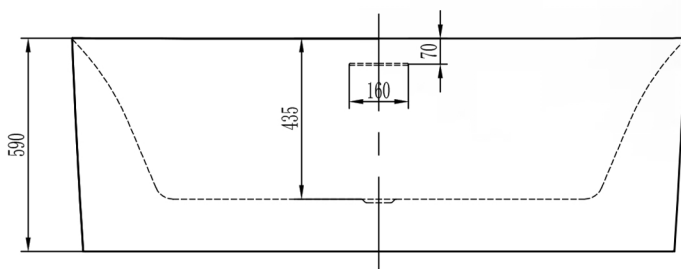

## COSMOPOLITAN

Category: Bathtub

Material: Bi-Mat

Dimensions:

65.3"(L) x 30.7"(W) x 23.2"(H)

Description: Luxury freestanding bathtub in black marble finish.

\*Numbers are in millimeters