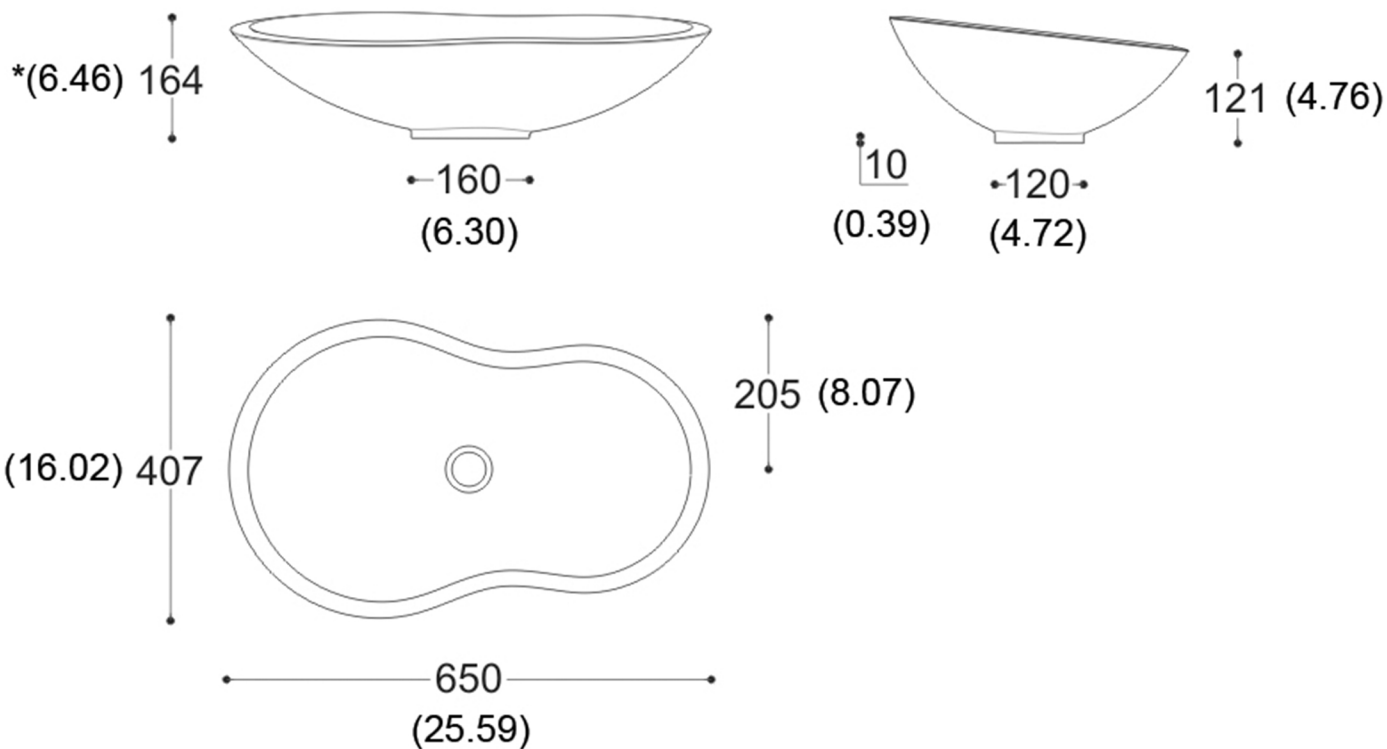

**TEKNOFORM ZELIG**

Model: TEKNOFORM ZELIG

Category: Bathroom Sink

Material: Polymer (Teknoform)

Dimensions:

25.6"(L) x 16.1"(W) x 6.5"(D)

Description: Luxury bathroom sink in white finish.

\*Numbers in parenthesis are in inches