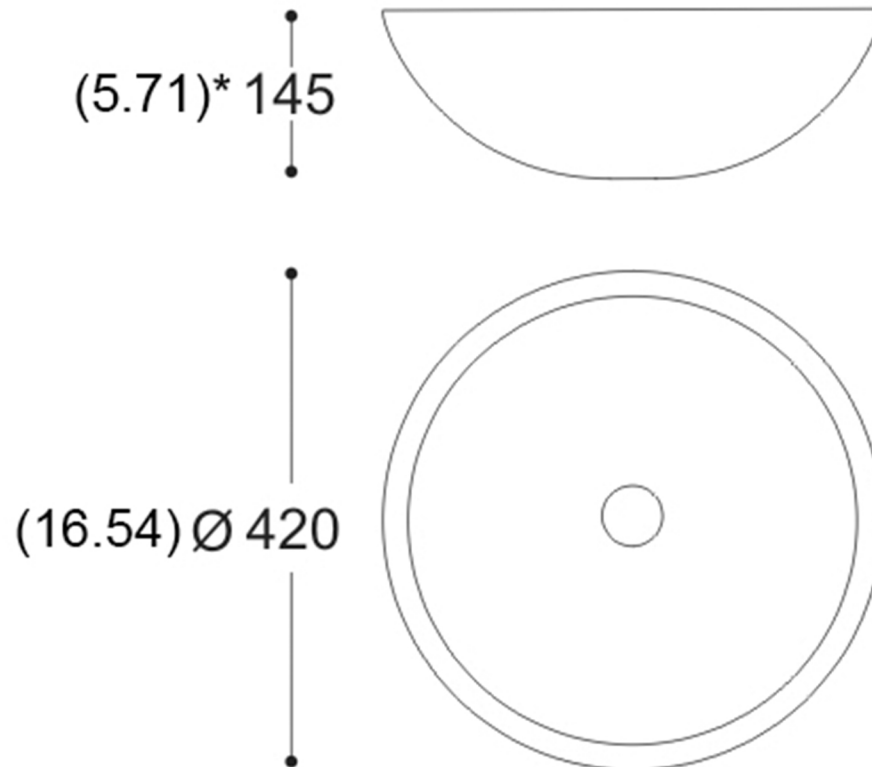

TEKNOFORM MOSAIC

Model: TEKNOFORM MOSAIC

Category: Bathroom Sink

Material: Polymer

Dimensions: 16.6"(L) x 16.6"(W) x
5.8"(D)

Description: Luxury bathroom sink in
black finish.

*Numbers in parenthesis are in inches