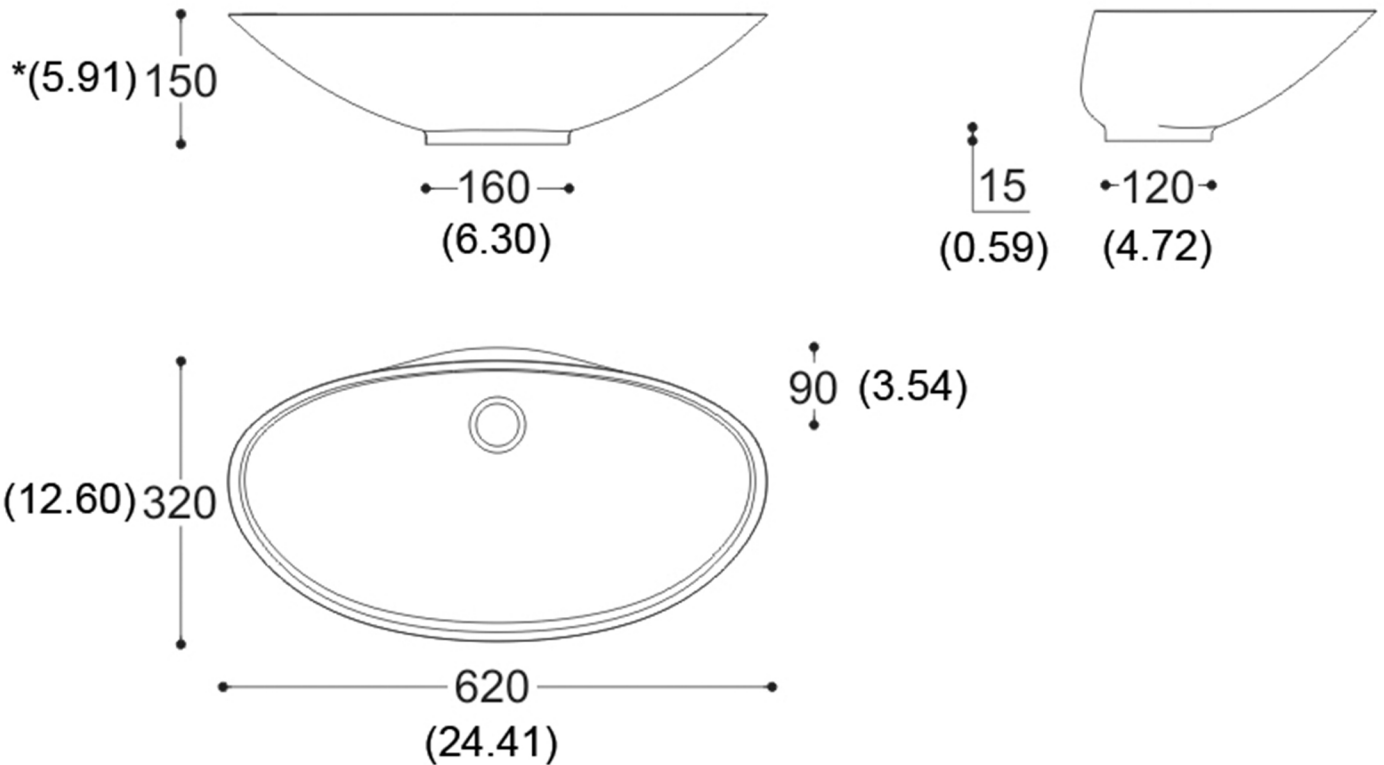

TEKNOFORM

Model: TEKNOFORM

Category: Bathroom Sink

Material: Polymer (TEKNOFORM)

Dimensions: 24.5"(L) x 12.6"(W) x 6"(D)

Description: Luxury bathroom sink in black finish.

*Numbers in parenthesis are in inches