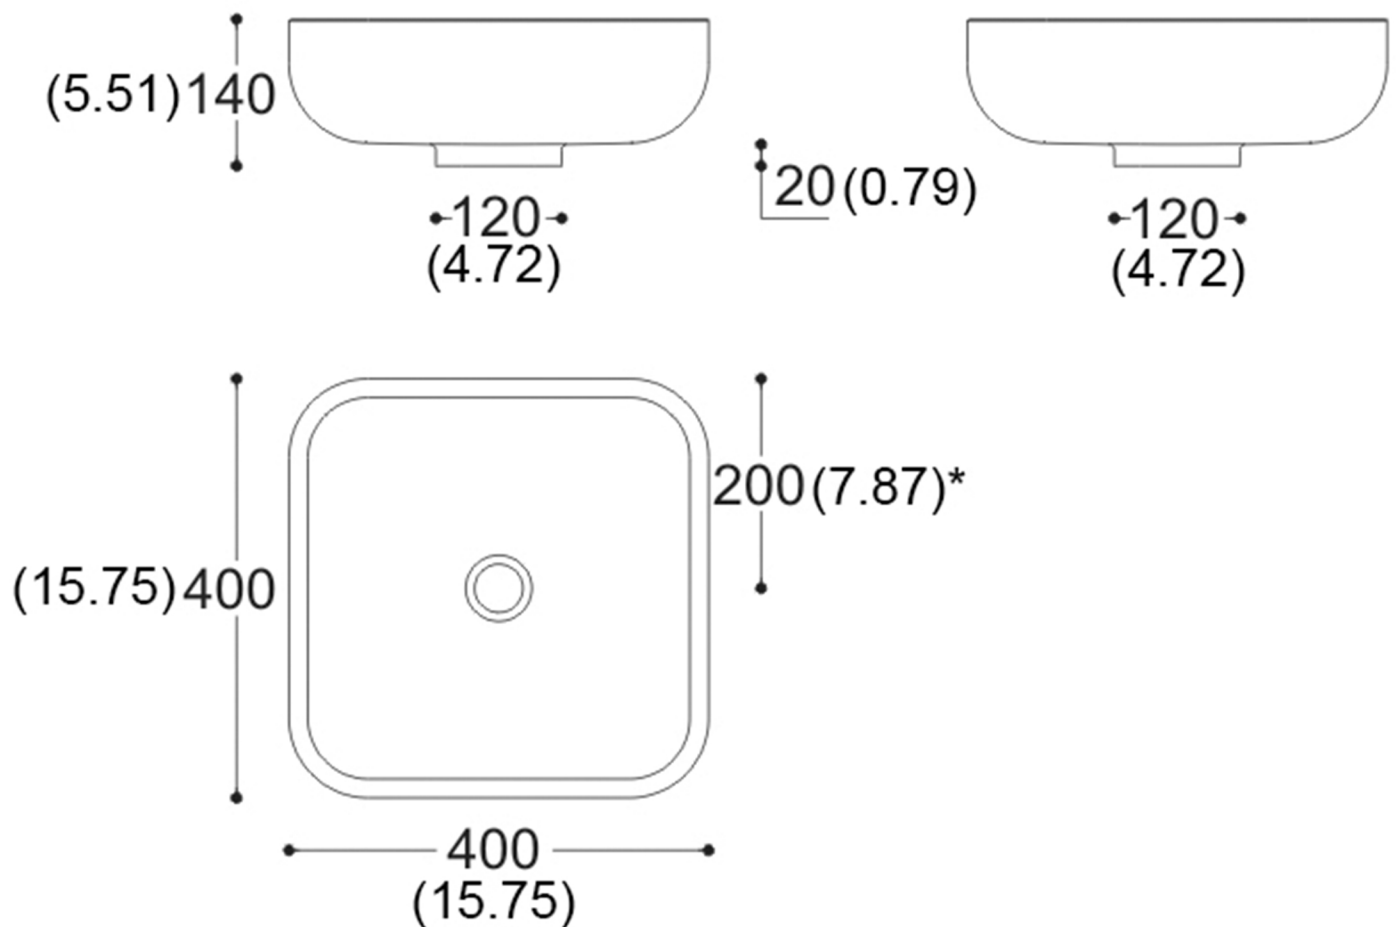

### TEKNOFORM JIMMY SMALL

Model: TEKNOFORM JIMMY SMALL

Category: Bathroom Sink

Material: Polymer

Dimensions:

15.8" (L) x 15.8" (W) x 5.6" (D)

Description: Luxury bathroom sink in white finish.

\*Numbers in parenthesis are in inches