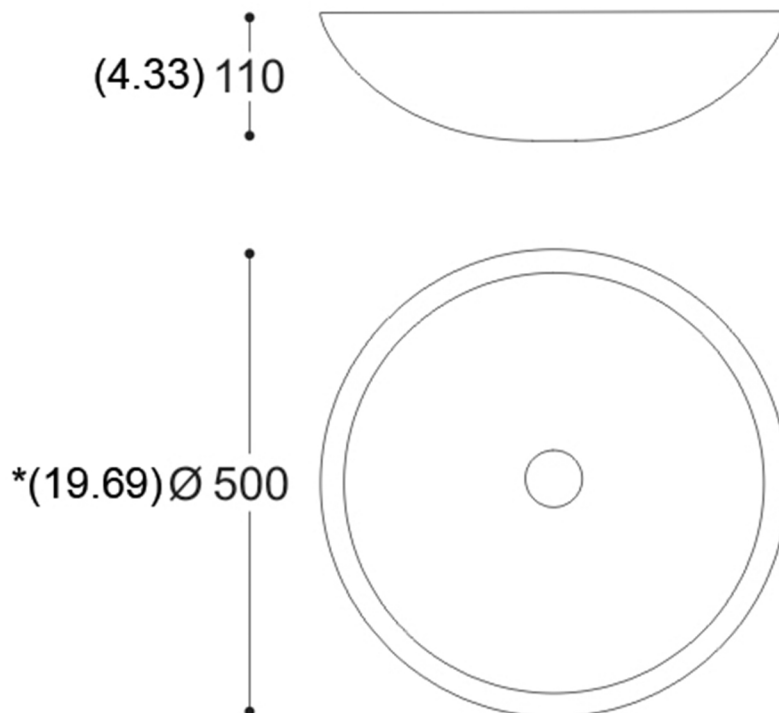

TEKNOFORM CIRCUS

Model: TEKNOFORM CIRCUS

Category: Bathroom Sink

Material: Polymer (Teknoform)

Dimensions: 19.7" (L) x 19.7" (W) x 4.3" (D)

Description: Luxury bathroom sink in gold leaf finish.

*Numbers in parenthesis are in inches