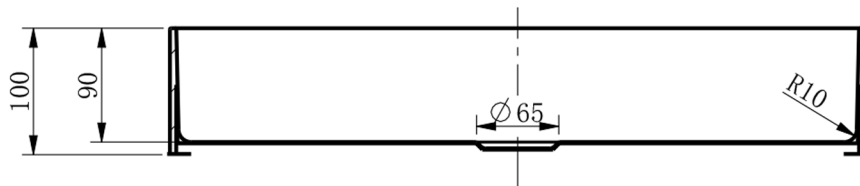

9812

Model: 9812

Category: Bathroom Sink

Material: Stainless Steel

Dimensions:

21.6''(L) x 14.9''(W) x 3.9''(H)

Description: Luxury vessel sink available in brushed gold, brushed rose gold, brushed silver and gun metal finishes.

*Numbers are in millimeters