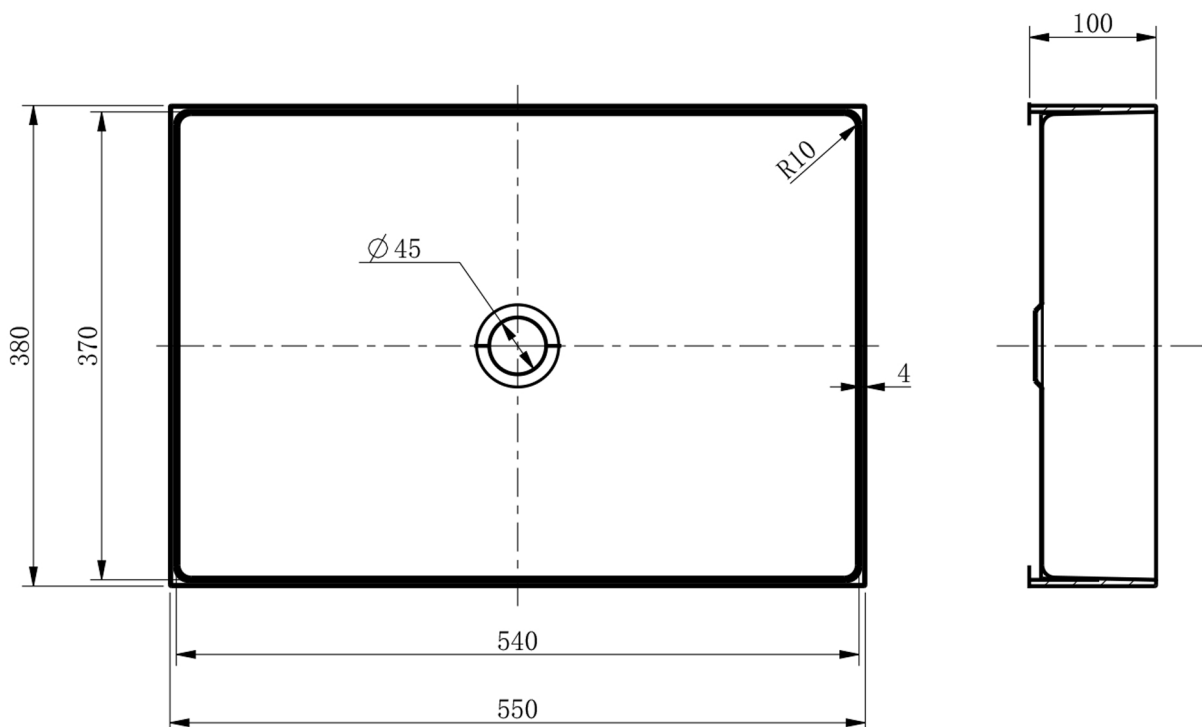

9812

Model: 9812

Category: Bathroom Sink

Material: Stainless Steel

Dimensions:

21.6''(L) x 14.9''(W) x 3.9''(H)

Description: Luxury vessel sink available in brushed gold, brushed rose gold, brushed silver and gun metal finishes.

*Numbers are in millimeters