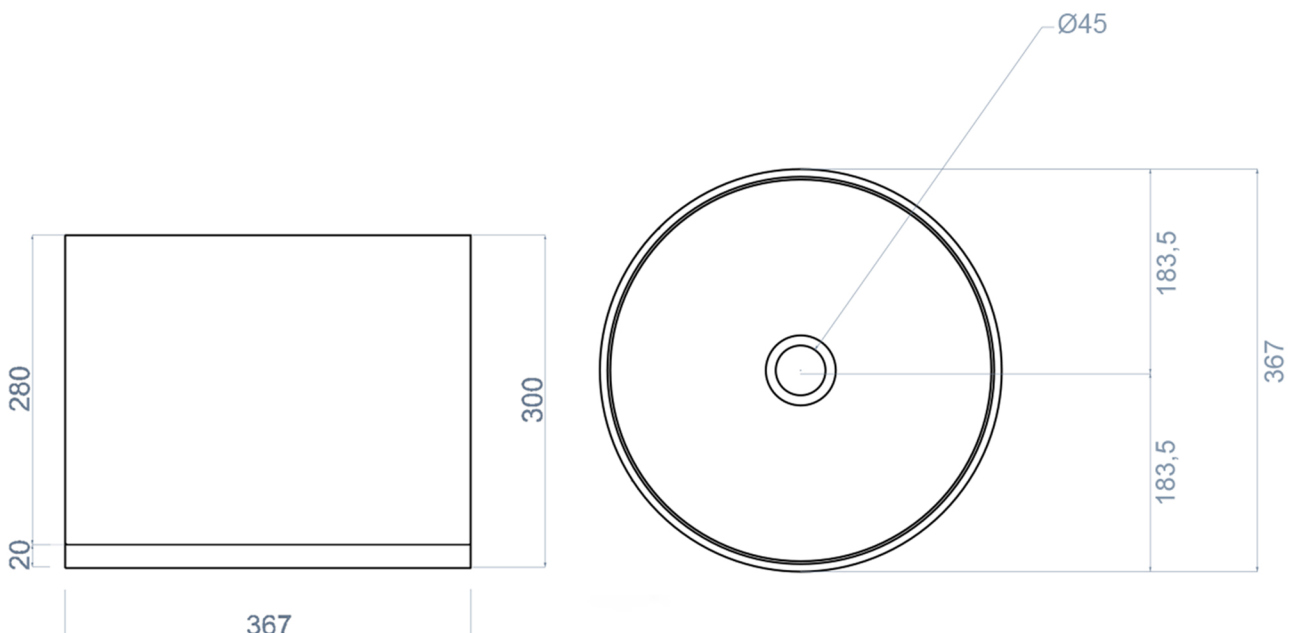

COSMOPOLITAN

Model: Cosmopolitan

Category: Bathroom Sink

Material: Carrara Marble

Dimensions:

14.4" (L) x 14.4" (W) x 11.8" (H)

Description: Luxury bathroom sink in black finish.

*Numbers are in millimeters