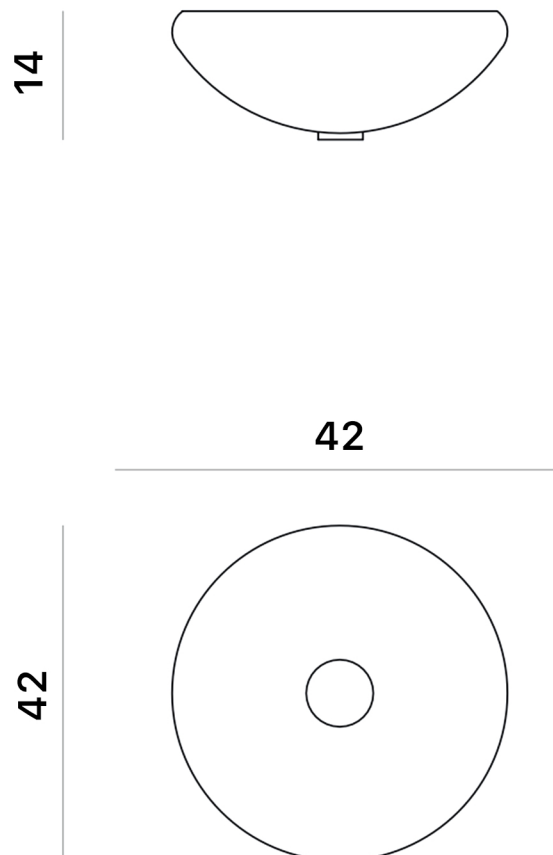

CRI44

Category: Bathroom Sink

Material: Tempered glass

Dimensions:

16.5" (L) x 16.5" (W) x 5.5" (H)

Overflow: No

Colors:

Black

White

Technical Data

*Numbers are in centimeters