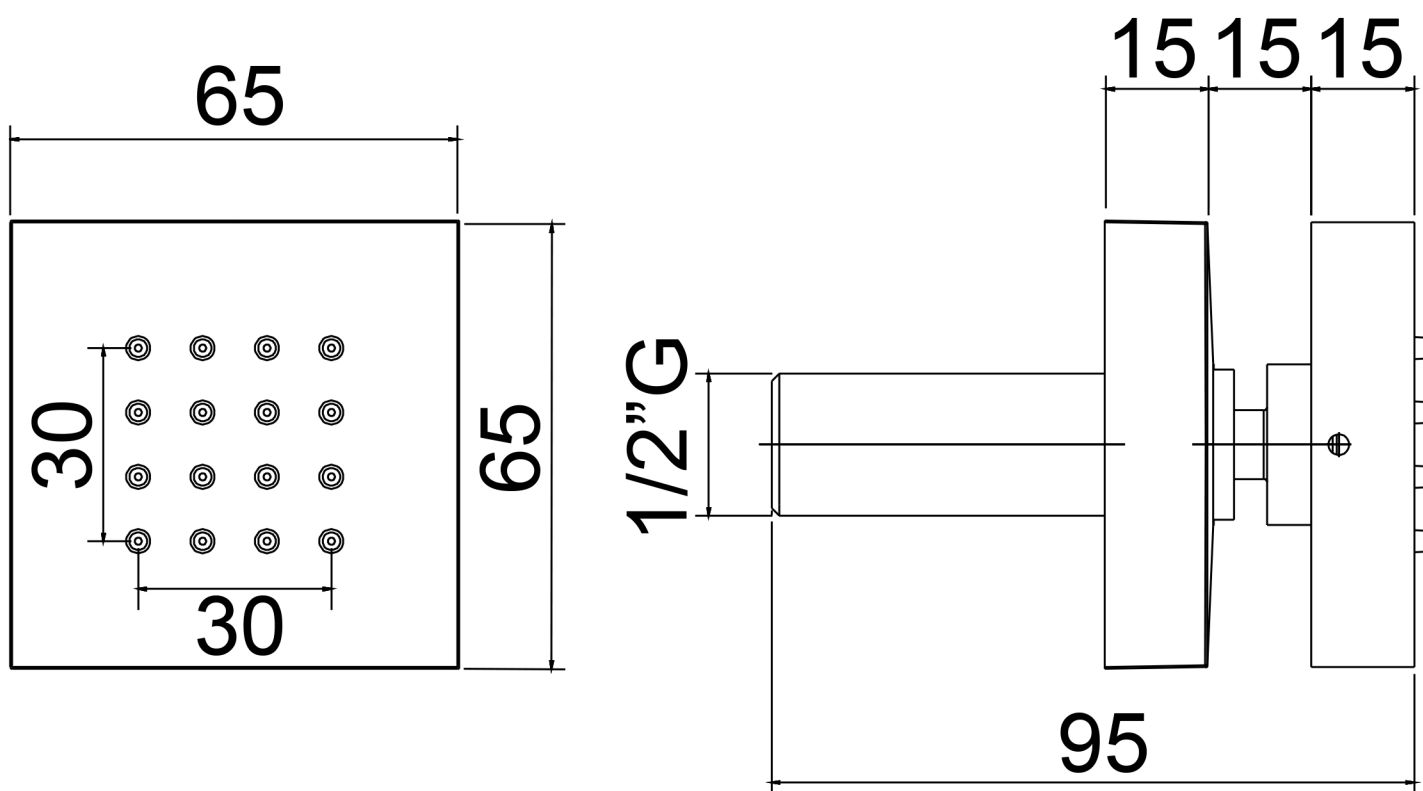

ORIENTABLE SQUARE LATERAL  
BODY JET 65X65 MM

Category: Body Jet

Material: Brass

Dimensions: 2.5"(L) x 2.5"(W)

\*Numbers are in millimeters