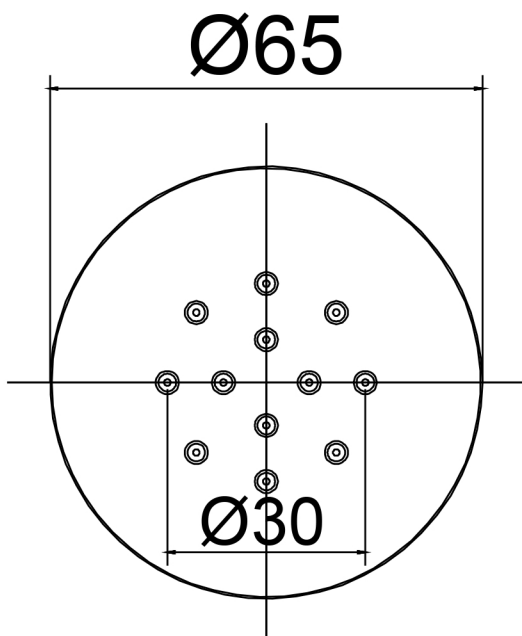

ORIENTABLE ROUND LATERAL BODY JET Ø 65 MM

Category: Body Jet

Material: Brass

Dimensions: 2.5"(L) x 2.5"(W)

*Numbers are in millimeters