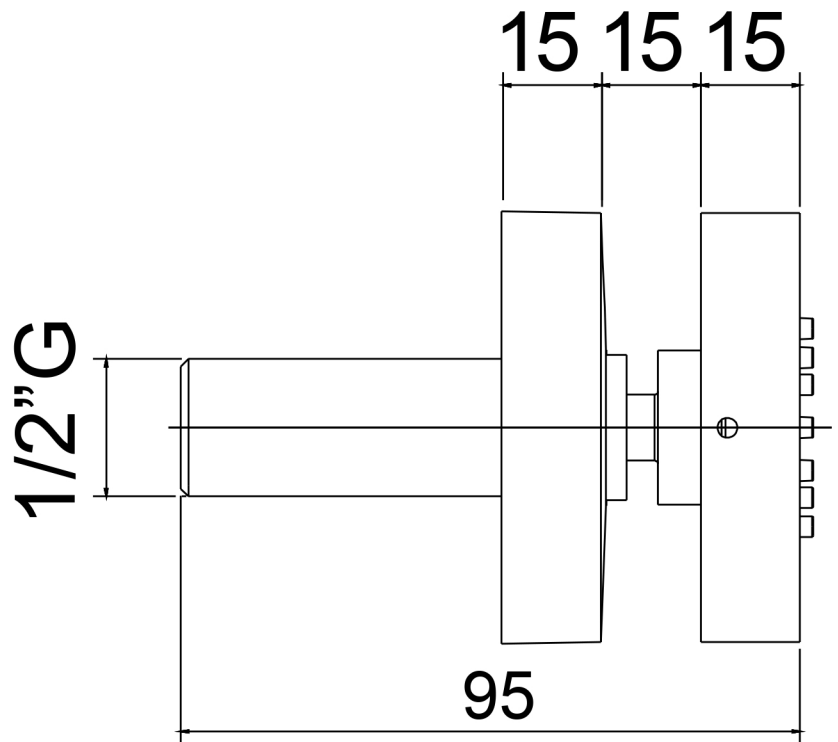

ORIENTABLE ROUND LATERAL BODY JET Ø 65 MM

Category: Body Jet

Material: Brass

Dimensions: 2.5"(L) x 2.5"(W)

*Numbers are in millimeters