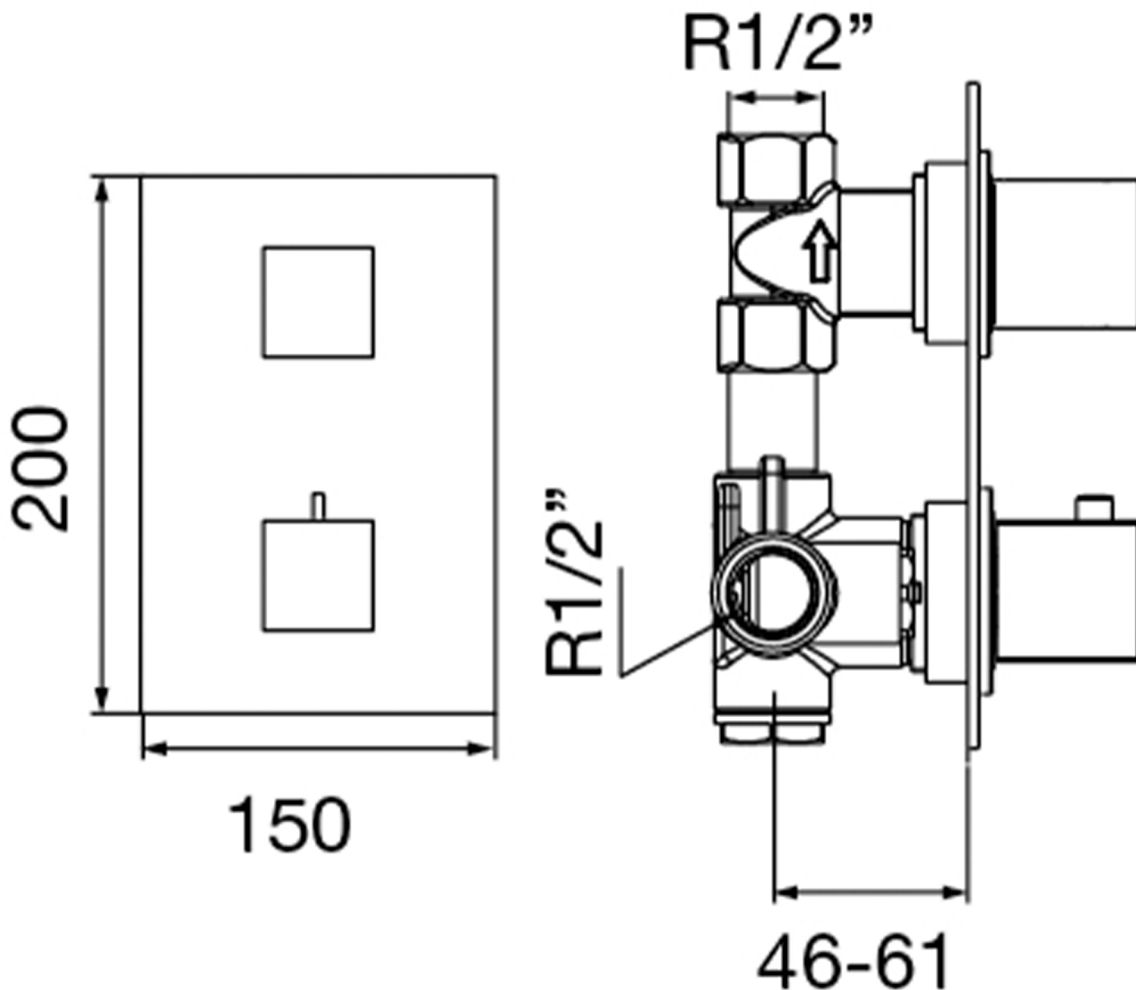

KUADRAT THERMOSTATIC
CONCEALED BATH & SHOWER
WITH DIVERTER 2 WAYS

Category: Shower Head

Material: Brass

Dimensions:

7.8" (L) x 5.9" (W)

*Numbers are in millimeters