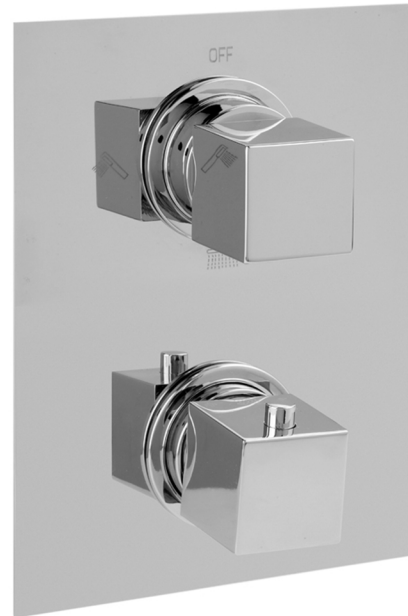

KUADRAT THERMOSTATIC
CONCEALED BATH & SHOWER
WITH DIVERTER 2 WAYS

Category: Shower Head

Material: Brass

Dimensions:

7.8" (L) x 5.9" (W)

*Numbers are in millimeters