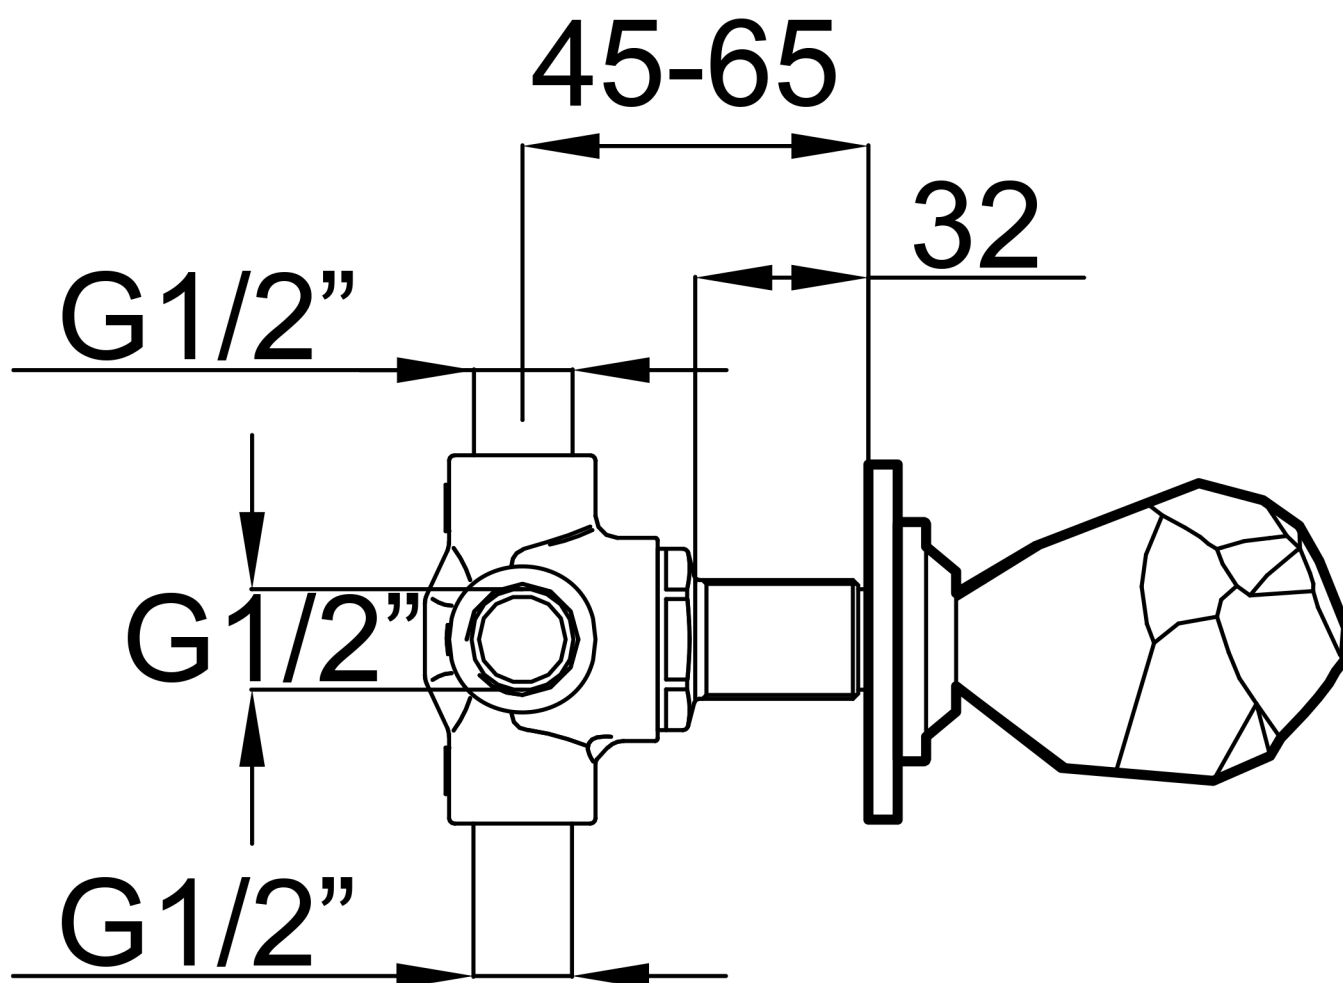

BUILT-IN DIVERTER 4 WAYS

Category: Diverters & Mixers

Material: Brass

Dimensions: Ø1/2"

*Numbers are in inches and millimeters