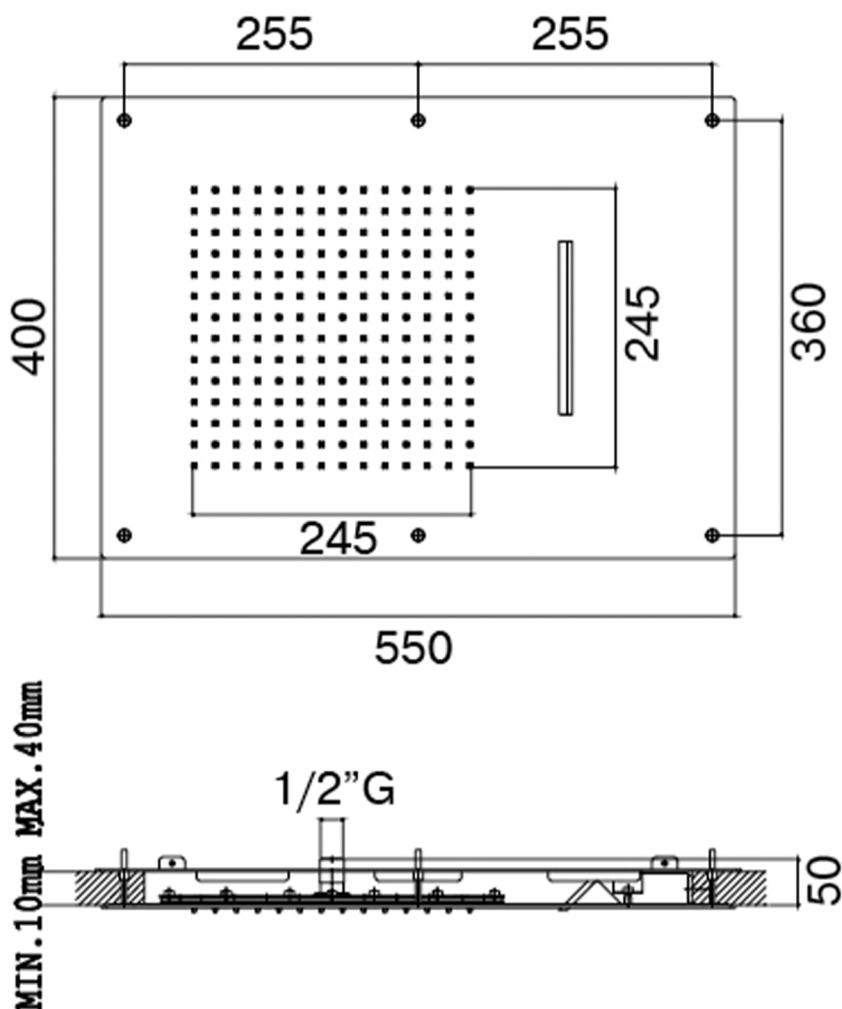

FALSE CEILING 550X400MM
SHOWERHEAD WITH 2 FUNCTIONS:
RAINFALL AND WATERFALL.

INSTALL WITH A 2-WAY MIXER.

Category: Shower Head

Material: Brass

Dimensions:

21.6"(L) x 15.7"(W)

*Numbers are in millimeters