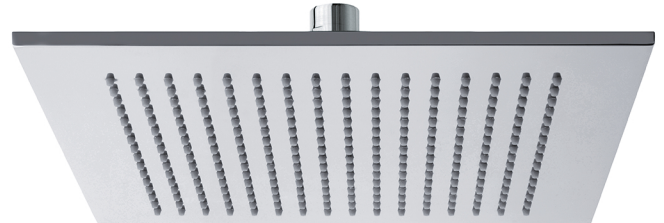

SQUARE SHOWERHEAD BRASS  
400X400 MM

Category: Shower Head

Material: Brass

Dimensions:

15.7"(L) x 15.7"(W)

\*Numbers are in millimeters