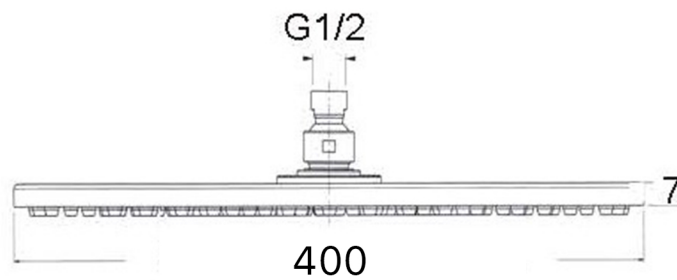

SQUARE SHOWERHEAD BRASS  
400X400 MM

Category: Shower Head

Material: Brass

Dimensions:

15.7"(L) x 15.7"(W)

\*Numbers are in millimeters