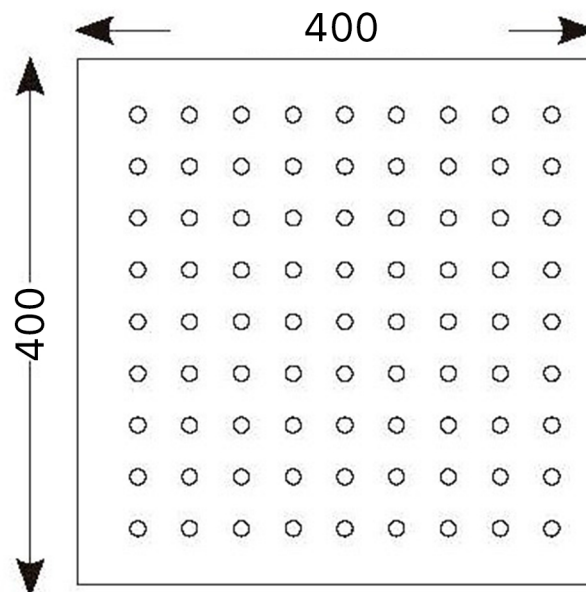

SQUARE SHOWERHEAD BRASS  
400X400 MM

Category: Shower Head

Material: Brass

Dimensions:

15.7"(L) x 15.7"(W)

\*Numbers are in millimeters