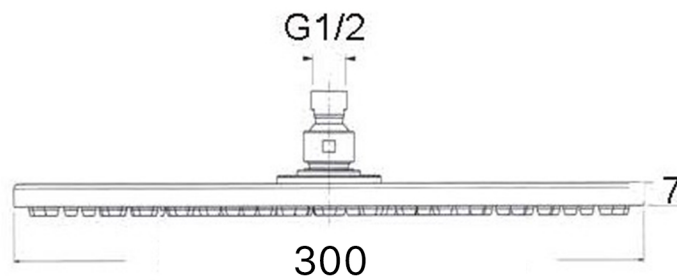

SQUARE SHOWERHEAD BRASS
300X300 MM

Category: Shower Head

Material: Brass

Dimensions:

11.8" (L) x 11.8" (W)

*Numbers are in millimeters