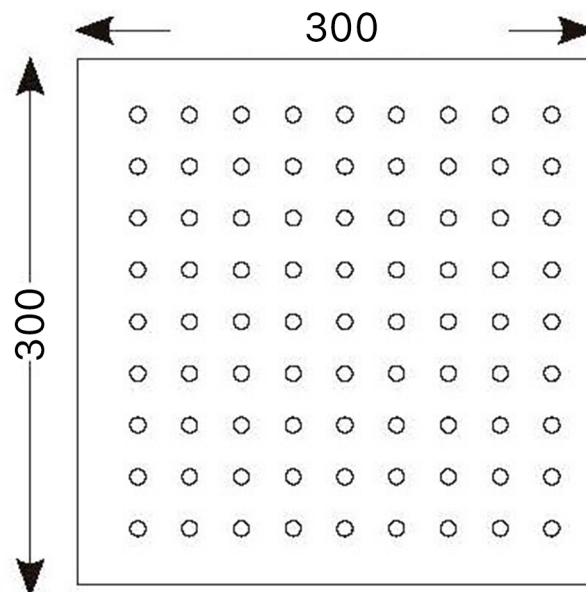

SQUARE SHOWERHEAD BRASS
300X300 MM

Category: Shower Head

Material: Brass

Dimensions:

11.8" (L) x 11.8" (W)

*Numbers are in millimeters