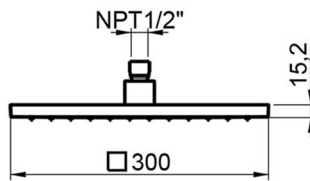

SQUARE EMOTION SHOWER HEAD

SQUARE CEILING ARM L300
SQUARE ROSE

WATERFALL SHOWER HEAD

*Numbers are in millimeters

EMOTION MONOJET HAND
SHOWER

WATER OUTLET WITH STAND -
SQUARE ROSE

BLACK PVC FLEX - L 150 CM

*Numbers are in millimeters

CORE UNIVERSAL BUILT-IN
BOX

*Numbers are in millimeters