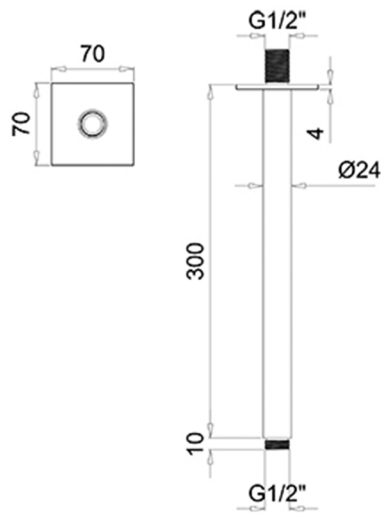

SQUARE EMOTION SHOWER HEAD

SQUARE CEILING ARM L300
SQUARE ROSE

WATERFALL SHOWER HEAD

*Numbers are in millimeters

EMOTION MONOJET HAND
SHOWER

WATER OUTLET WITH STAND -
SQUARE ROSE

BLACK PVC FLEX - L 150 CM

*Numbers are in millimeters

CORE UNIVERSAL BUILT-IN
BOX

*Numbers are in millimeters