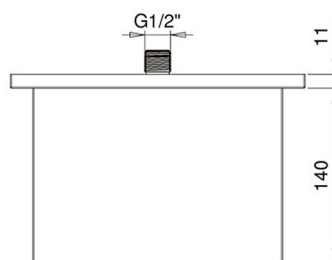

SQUARE EMOTION SHOWER HEAD

SQUARE CEILING ARM L300
SQUARE ROSE

WATERFALL SHOWER HEAD

*Numbers are in millimeters

EMOTION MONOJET HAND
SHOWER

WATER OUTLET WITH STAND -
SQUARE ROSE

BLACK PVC FLEX - L 150 CM

*Numbers are in millimeters

CORE UNIVERSAL BUILT-IN
BOX

*Numbers are in millimeters