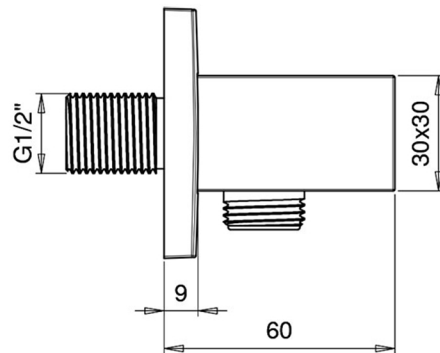

SQUARE EMOTION SHOWER HEAD

SQUARE CEILING ARM L300
SQUARE ROSE

WATERFALL SHOWER HEAD

*Numbers are in millimeters

EMOTION MONOJET HAND
SHOWER

WATER OUTLET WITH STAND -
SQUARE ROSE

BLACK PVC FLEX - L 150 CM

*Numbers are in millimeters

CORE UNIVERSAL BUILT-IN
BOX

*Numbers are in millimeters