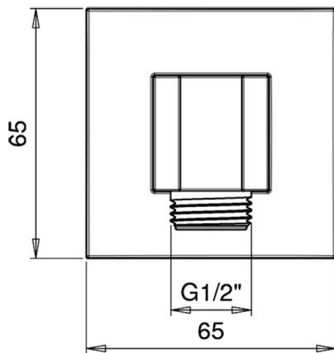

SQUARE EMOTION SHOWER HEAD

SQUARE CEILING ARM L300
SQUARE ROSE

WATERFALL SHOWER HEAD

*Numbers are in millimeters

EMOTION MONOJET HAND
SHOWER

WATER OUTLET WITH STAND -
SQUARE ROSE

BLACK PVC FLEX - L 150 CM

*Numbers are in millimeters

CORE UNIVERSAL BUILT-IN
BOX

*Numbers are in millimeters