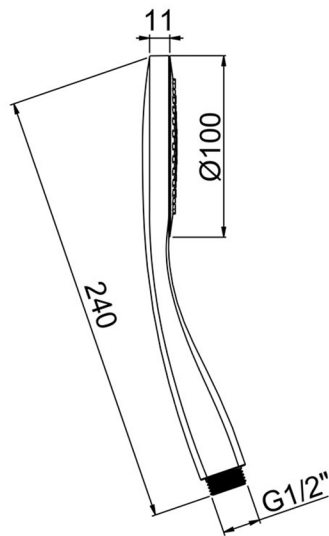

SQUARE EMOTION SHOWER HEAD

SQUARE CEILING ARM L300
SQUARE ROSE

WATERFALL SHOWER HEAD

*Numbers are in millimeters

EMOTION MONOJET HAND
SHOWER

WATER OUTLET WITH STAND -
SQUARE ROSE

BLACK PVC FLEX - L 150 CM

*Numbers are in millimeters

CORE UNIVERSAL BUILT-IN
BOX

*Numbers are in millimeters