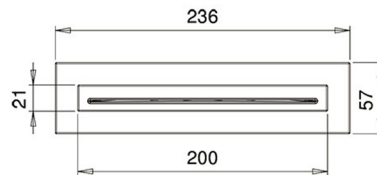

SQUARE EMOTION SHOWER HEAD

SQUARE CEILING ARM L300
SQUARE ROSE

WATERFALL SHOWER HEAD

*Numbers are in millimeters

EMOTION MONOJET HAND
SHOWER

WATER OUTLET WITH STAND -
SQUARE ROSE

BLACK PVC FLEX - L 150 CM

*Numbers are in millimeters

CORE UNIVERSAL BUILT-IN
BOX

*Numbers are in millimeters