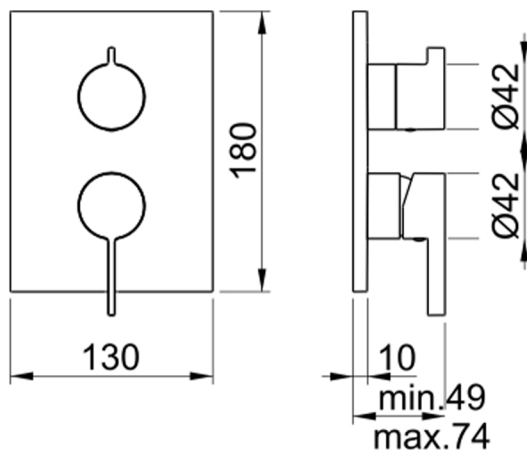

SQUARE EMOTION SHOWER HEAD

SQUARE CEILING ARM L300
SQUARE ROSE

WATERFALL SHOWER HEAD

*Numbers are in millimeters

EMOTION MONOJET HAND
SHOWER

WATER OUTLET WITH STAND -
SQUARE ROSE

BLACK PVC FLEX - L 150 CM

*Numbers are in millimeters

CORE UNIVERSAL BUILT-IN
BOX

*Numbers are in millimeters