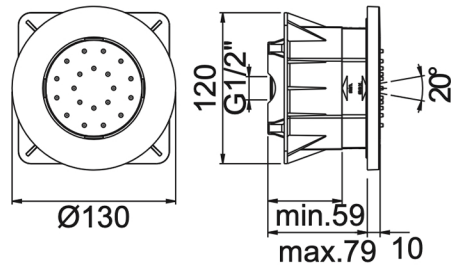

False ceiling showerhead
Ø 300 mm

Built-in key step 1/2"

Built-in diverter 2/3/4/5 ways

Orientable round lateral Body
jet Ø 130 mm

Flexible hose 1,70 m brass

Hand shower

Oval wall outlet 1/2"- 1/2" with
support