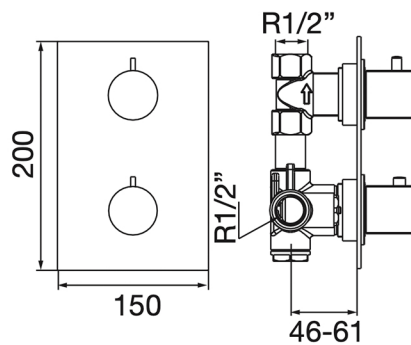

False ceiling showerhead  
 400 x 400 mm with Swarovski  
 Crystal

Orientable round lateral body  
 jet D65 mm with Swarovski  
 Crystal

Thermostatic concealed bath &  
 shower with diverter 3 ways

Round wall outlet 1/2" - 1/2" with support

Flexible hose 1,70 m pv

Hand shower in solid brass