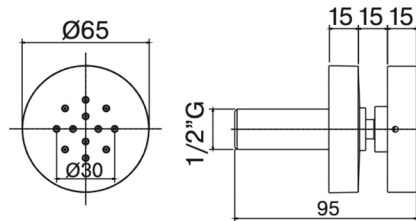

False ceiling showerhead  
 400 x 400 mm with Swarovski  
 Crystal

Orientable round lateral body  
 jet D65 mm with Swarovski  
 Crystal

Thermostatic concealed bath &  
 shower with diverter 3 ways

Round wall outlet 1/2" - 1/2" with support

Flexible hose 1,70 m pv

Hand shower in solid brass