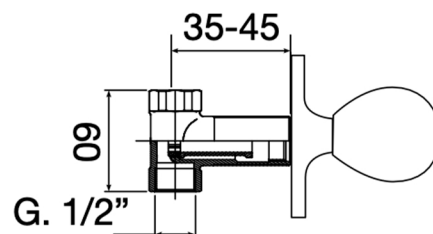

Round showerhead brass
D300 mm

Celing arm 1/2" 350 mm

Built-in key step 1/2"

Built-in diverter 2/3/4/5 ways

Flexible hose 1,70 m brass

Hand shower