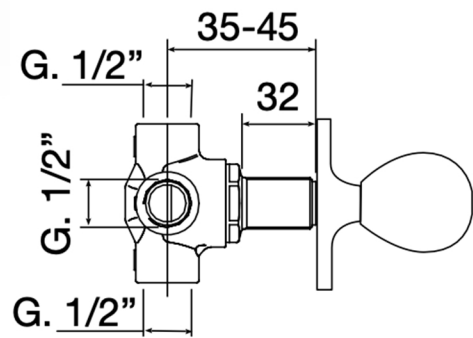

Round showerhead brass
D300 mm

Celing arm 1/2" 350 mm

Built-in key step 1/2"

Built-in diverter 2/3/4/5 ways

Flexible hose 1,70 m brass

Hand shower