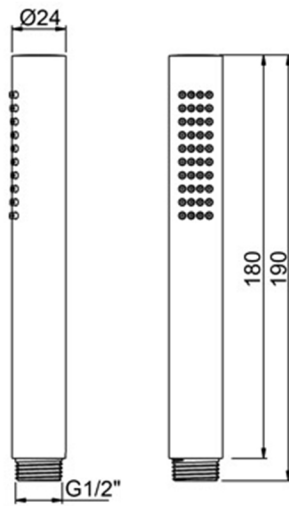

BUILT-IN SHOWER HEAD 2 WAY ICICLE

EASYTEEL HAND SHOWER

ROUND WATER OUTLET WITH STAND - SQUARE ROSE

*Numbers are in millimeters

316 STAINLESS STEEL PVC
FLEX - L 150 CM

HIGH FLOW WAY BUILT-IN
MODULE

*Numbers are in millimeters