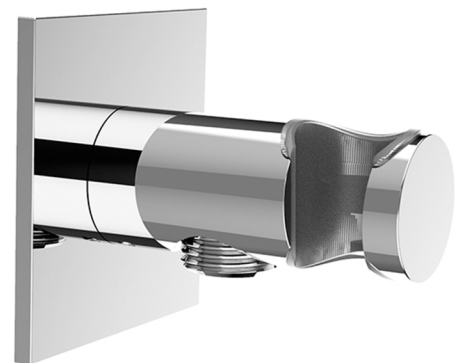

BUILT-IN SHOWER HEAD 2 WAY ICICLE

EASYTEEL HAND SHOWER

ROUND WATER OUTLET WITH STAND - SQUARE ROSE

*Numbers are in millimeters

316 STAINLESS STEEL PVC
FLEX - L 150 CM

HIGH FLOW WAY BUILT-IN
MODULE

*Numbers are in millimeters