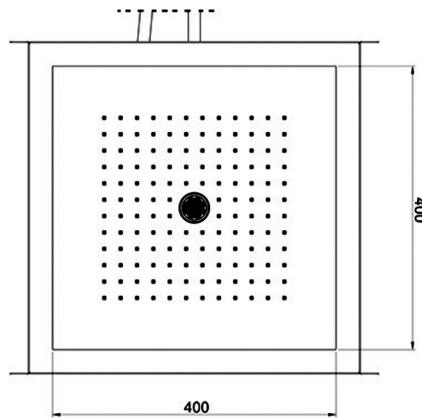

BUILT-IN SHOWER HEAD 2 WAY ICICLE

EASYTEEL HAND SHOWER

ROUND WATER OUTLET WITH STAND - SQUARE ROSE

*Numbers are in millimeters

316 STAINLESS STEEL PVC
FLEX - L 150 CM

HIGH FLOW WAY BUILT-IN
MODULE

*Numbers are in millimeters