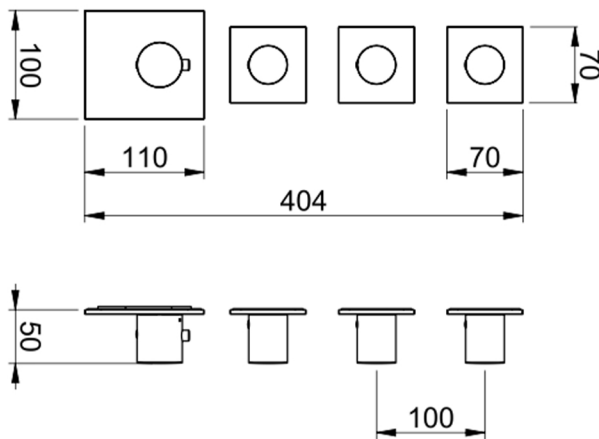

BUILT-IN SHOWER HEAD 2 WAY ICICLE

EASYTEEL HAND SHOWER

ROUND WATER OUTLET WITH STAND - SQUARE ROSE

*Numbers are in millimeters

316 STAINLESS STEEL PVC
FLEX - L 150 CM

HIGH FLOW WAY BUILT-IN
MODULE

*Numbers are in millimeters