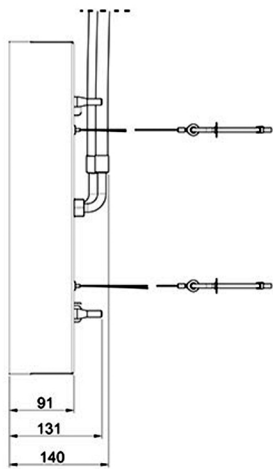

BUILT-IN SHOWER HEAD 2 WAY ICICLE

EASYTEEL HAND SHOWER

ROUND WATER OUTLET WITH STAND - SQUARE ROSE

*Numbers are in millimeters

316 STAINLESS STEEL PVC
FLEX - L 150 CM

HIGH FLOW WAY BUILT-IN
MODULE

*Numbers are in millimeters