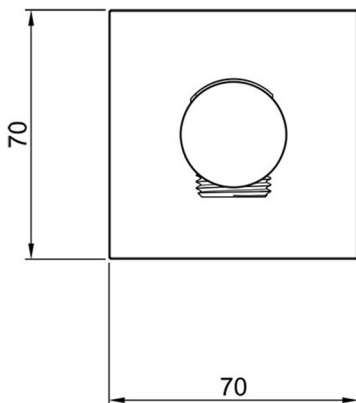

BUILT-IN SHOWER HEAD 2 WAY ICICLE

EASYTEEL HAND SHOWER

ROUND WATER OUTLET WITH STAND - SQUARE ROSE

*Numbers are in millimeters

316 STAINLESS STEEL PVC
FLEX - L 150 CM

HIGH FLOW WAY BUILT-IN
MODULE

*Numbers are in millimeters