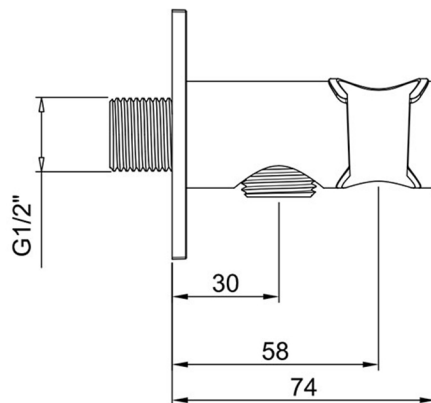

BUILT-IN SHOWER HEAD 2 WAY ICICLE

EASYTEEL HAND SHOWER

ROUND WATER OUTLET WITH STAND - SQUARE ROSE

*Numbers are in millimeters

316 STAINLESS STEEL PVC
FLEX - L 150 CM

HIGH FLOW WAY BUILT-IN
MODULE

*Numbers are in millimeters