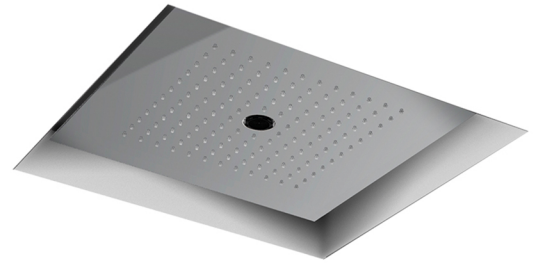

BUILT-IN SHOWER HEAD 2 WAY ICICLE

EASYTEEL HAND SHOWER

ROUND WATER OUTLET WITH STAND - SQUARE ROSE

*Numbers are in millimeters

316 STAINLESS STEEL PVC
FLEX - L 150 CM

HIGH FLOW WAY BUILT-IN
MODULE

*Numbers are in millimeters