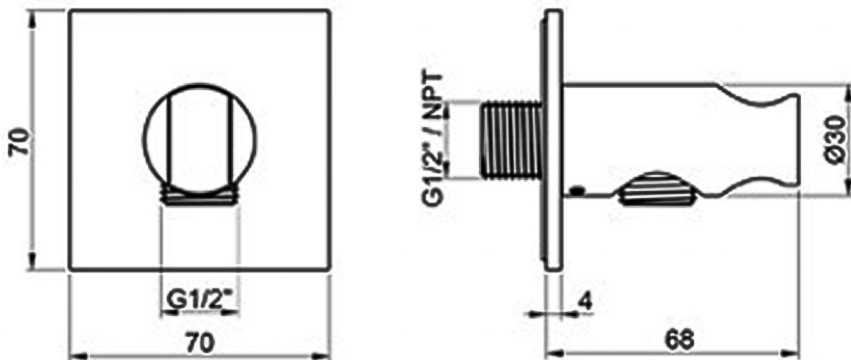

SQUARE TEMPTATION XL
DUAL FLOW

HAND SHOWER

WATER OUTLET WITH STAND
SQUARE ROSE

*Numbers are in millimeters

STAINLESS STEEL FLEX
L 150 CM

CORE UNIVERSAL BUILT-IN
BOX

*Numbers are in millimeters