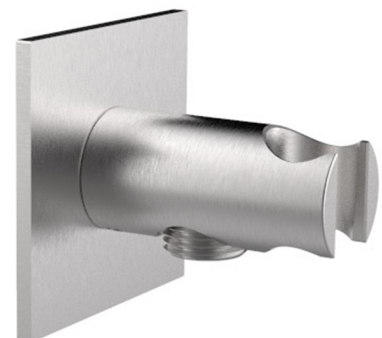

SQUARE TEMPTATION XL
DUAL FLOW

HAND SHOWER

WATER OUTLET WITH STAND
SQUARE ROSE

*Numbers are in millimeters

STAINLESS STEEL FLEX
L 150 CM

CORE UNIVERSAL BUILT-IN
BOX

*Numbers are in millimeters