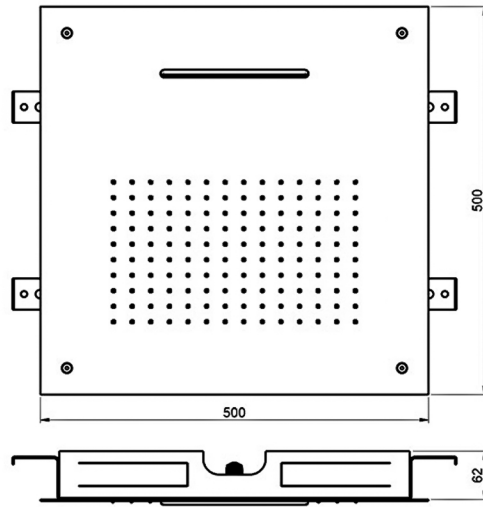

SQUARE TEMPTATION XL
DUAL FLOW

HAND SHOWER

WATER OUTLET WITH STAND
SQUARE ROSE

*Numbers are in millimeters

STAINLESS STEEL FLEX
L 150 CM

CORE UNIVERSAL BUILT-IN
BOX

*Numbers are in millimeters