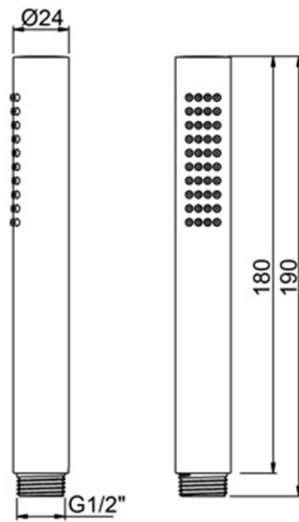

SQUARE TEMPTATION XL
DUAL FLOW

HAND SHOWER

WATER OUTLET WITH STAND
SQUARE ROSE

*Numbers are in millimeters

STAINLESS STEEL FLEX
L 150 CM

CORE UNIVERSAL BUILT-IN
BOX

*Numbers are in millimeters