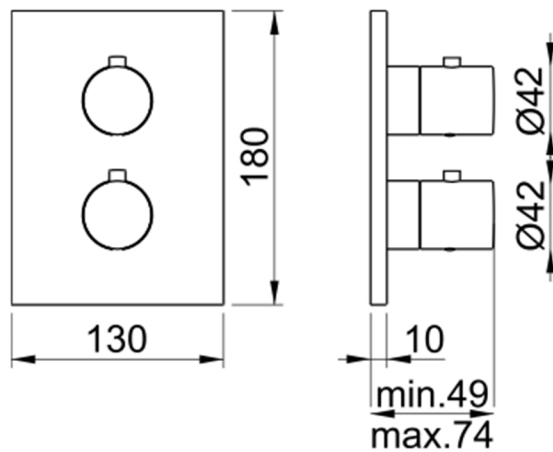

SQUARE TEMPTATION XL
DUAL FLOW

HAND SHOWER

WATER OUTLET WITH STAND
SQUARE ROSE

*Numbers are in millimeters

STAINLESS STEEL FLEX
L 150 CM

CORE UNIVERSAL BUILT-IN
BOX

*Numbers are in millimeters