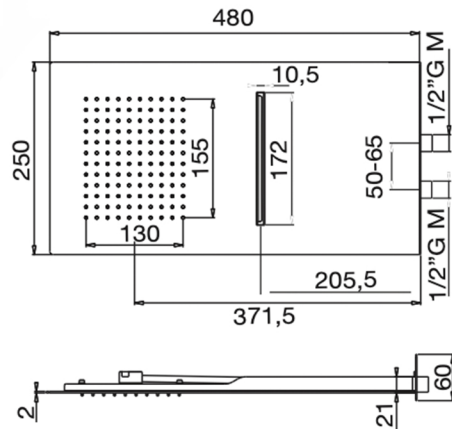

Wall mounted shower head
 18.8" x 9.8" and 2 mm
 thickness. 2 Functions: rain
 and waterfall. Install with 2-way
 mixer

Thermostatic concealed bath &
 shower with diverter 2 ways

Square wall outlet 1/2"- 1/2"
 with support

Flexible hose 1,70 m pvc

Hand shower