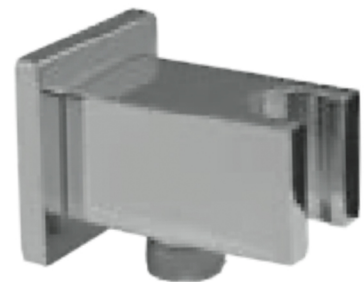

Wall mounted shower head
 18.8" x 9.8" and 2 mm
 thickness. 2 Functions: rain
 and waterfall. Install with 2-way
 mixer

Thermostatic concealed bath &
 shower with diverter 2 ways

Square wall outlet 1/2"- 1/2"
 with support

Flexible hose 1,70 m pvc

Hand shower