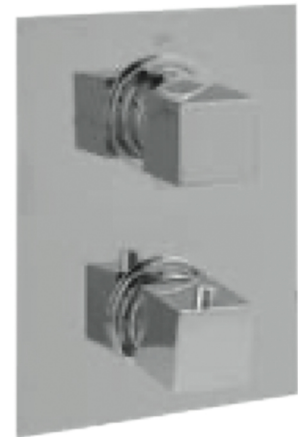

Wall mounted shower head
 18.8" x 9.8" and 2 mm
 thickness. 2 Functions: rain
 and waterfall. Install with 2-way
 mixer

Thermostatic concealed bath &
 shower with diverter 2 ways

Square wall outlet 1/2"- 1/2"
 with support

Flexible hose 1,70 m pvc

Hand shower