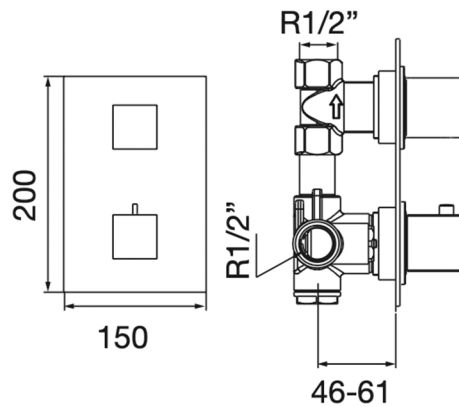

Wall mounted shower head
 18.8" x 9.8" and 2 mm
 thickness. 2 Functions: rain
 and waterfall. Install with 2-way
 mixer

Thermostatic concealed bath &
 shower with diverter 2 ways

Square wall outlet 1/2"- 1/2"
 with support

Flexible hose 1,70 m pvc

Hand shower