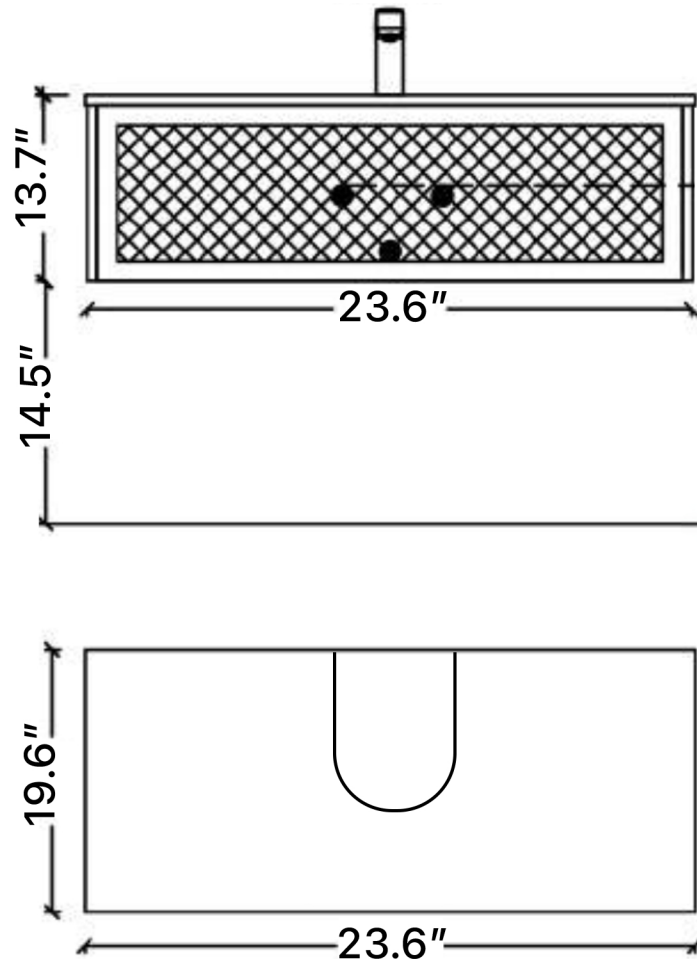

# SGR60

**Category:** Bathroom Vanity

**Material:** Wood

**Dimensions:**

23.6" (L) x 19.6" (W) x 13.7" (H)

**Colors:**

Smoke  
Grid Glass

## Technical Data

\*Numbers are in inches