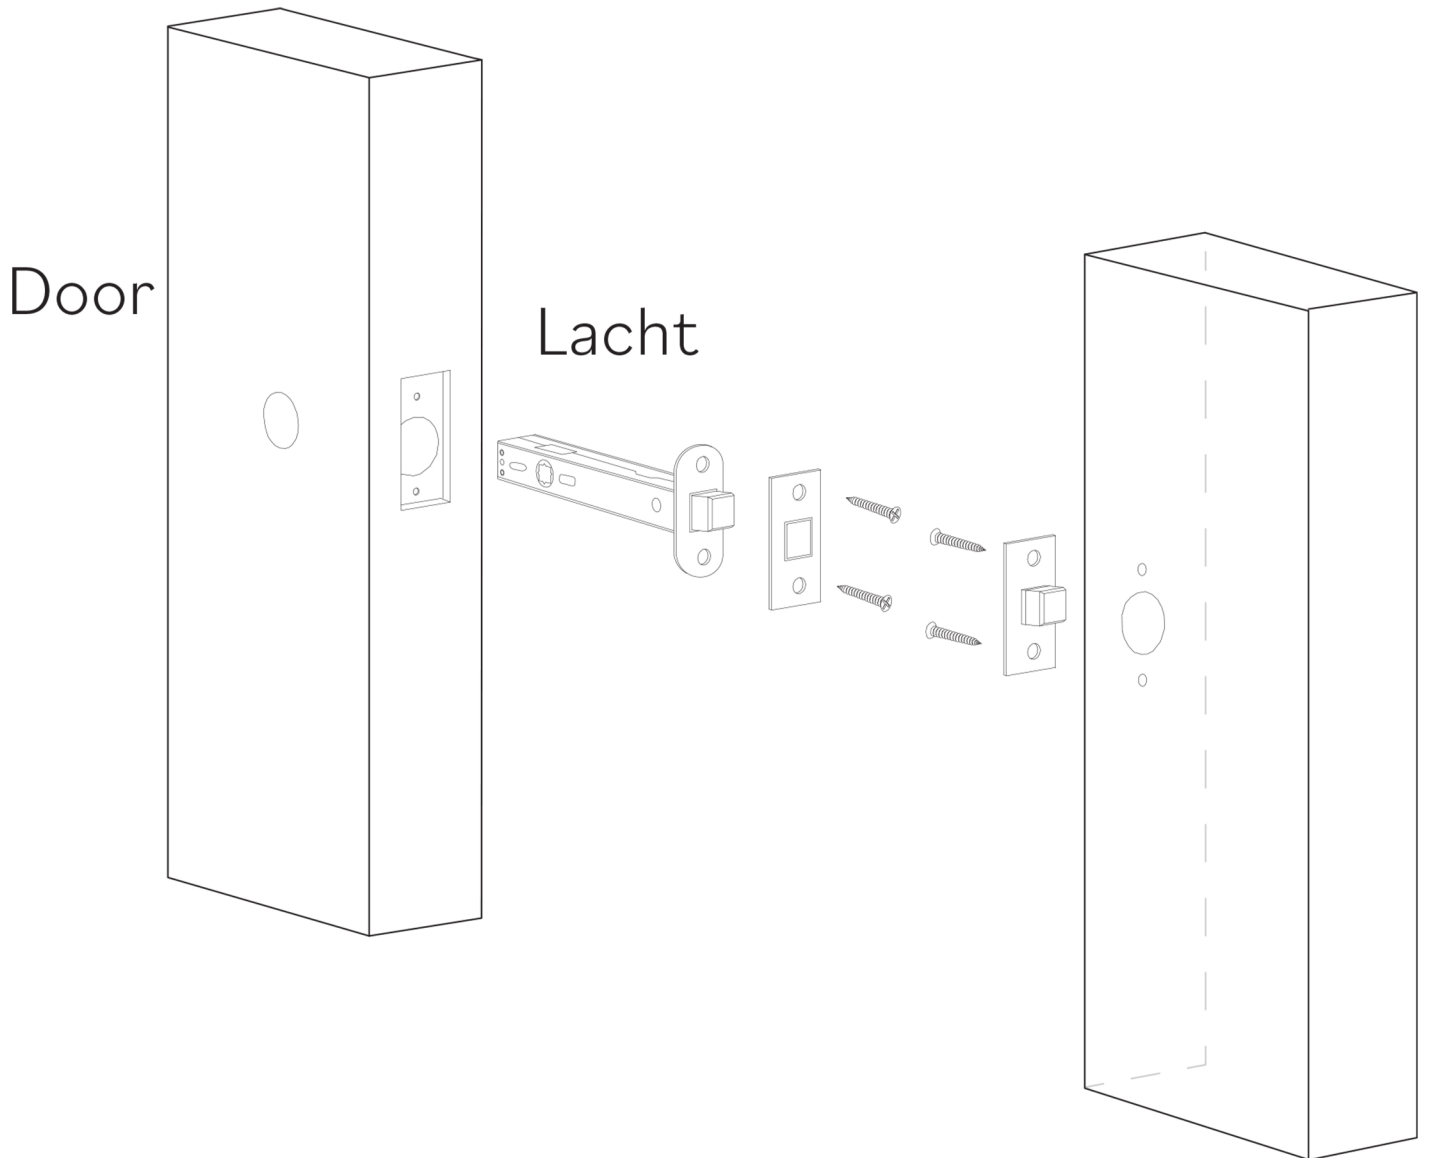

ROYAL

Category: Knob

Material: Crystal/Brass

Dimensions: 3.1(L) x 3.1"(W) x 4.3(H)

*Numbers are in millimeters

ASSEMBLY INSTRUCTIONS

PASSAGE

ASSEMBLY INSTRUCTIONS PASSAGE WC

DOUBLE INSTALLATION

1 for the handle
1 for the doorcam