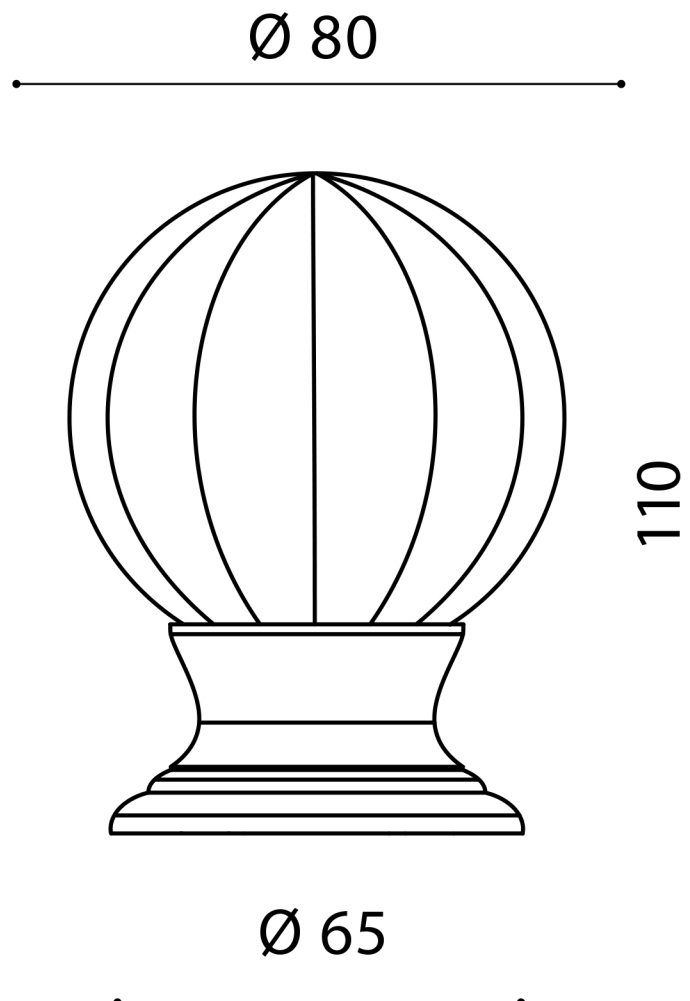

ROYAL

Category: Knob

Material: Crystal/Brass

Dimensions: 3.1(L) x 3.1"(W) x 4.3(H)

*Numbers are in millimeters

ASSEMBLY INSTRUCTIONS

PASSAGE

ASSEMBLY INSTRUCTIONS PASSAGE WC

DOUBLE INSTALLATION

1 for the handle
1 for the doorcam