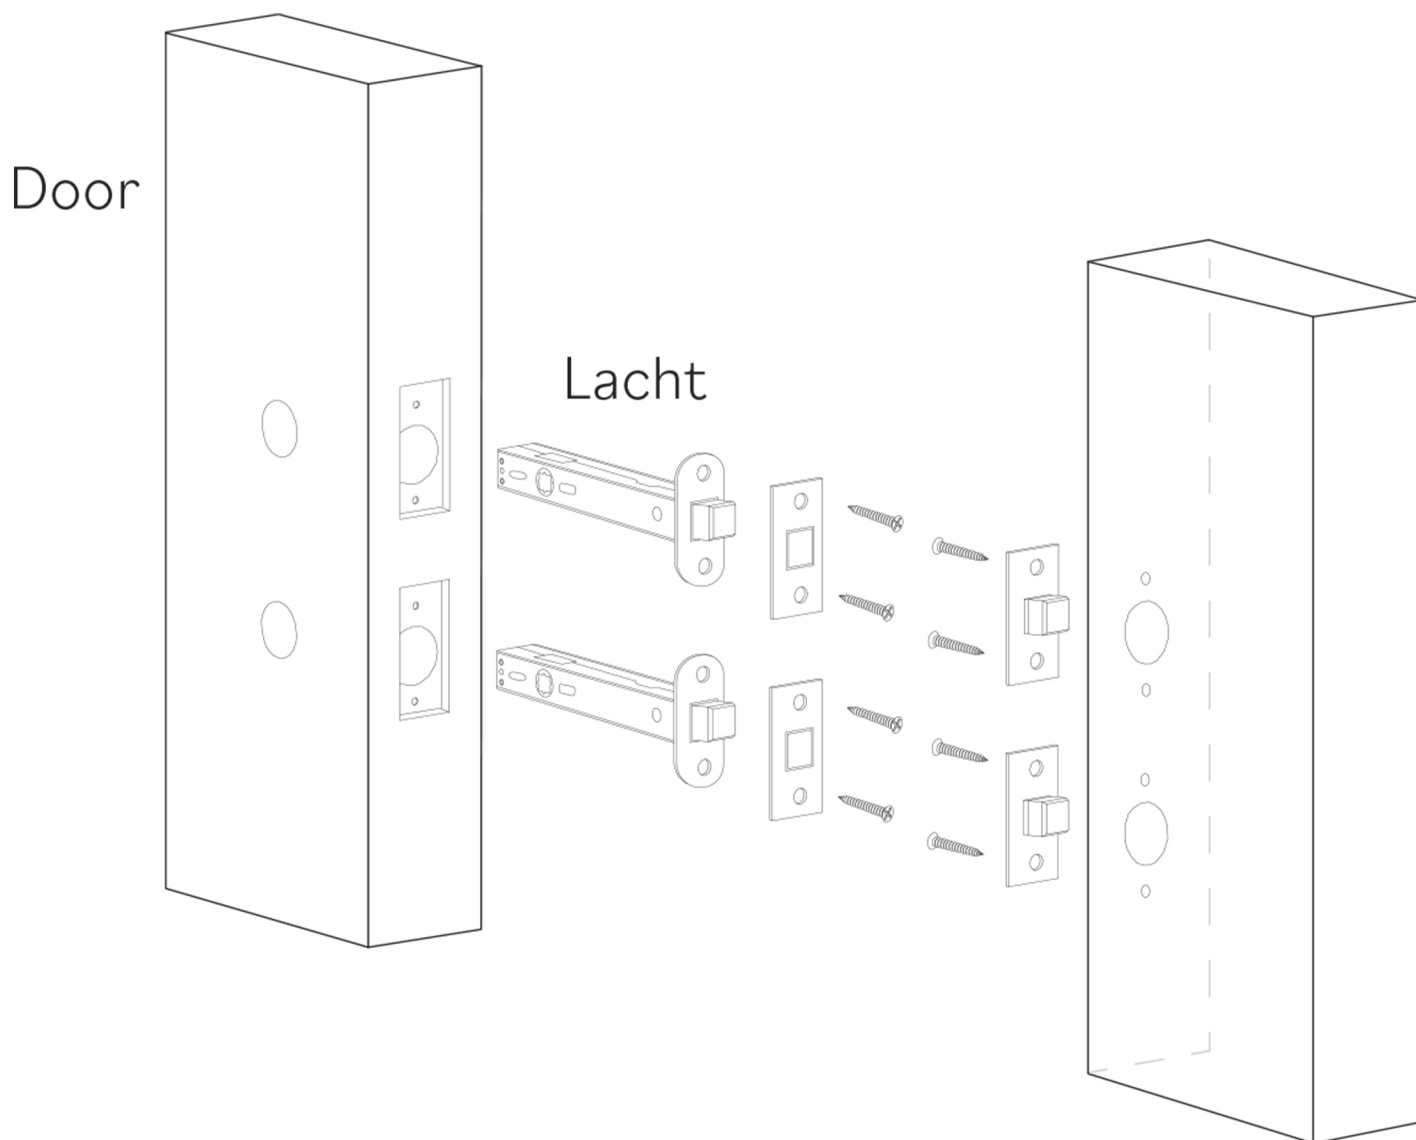

ROYAL

Category: Knob

Material: Crystal/Brass

Dimensions: 3.1(L) x 3.1"(W) x 4.3(H)

*Numbers are in millimeters

ASSEMBLY INSTRUCTIONS

PASSAGE

ASSEMBLY INSTRUCTIONS PASSAGE WC

DOUBLE INSTALLATION

1 for the handle
1 for the doorcam