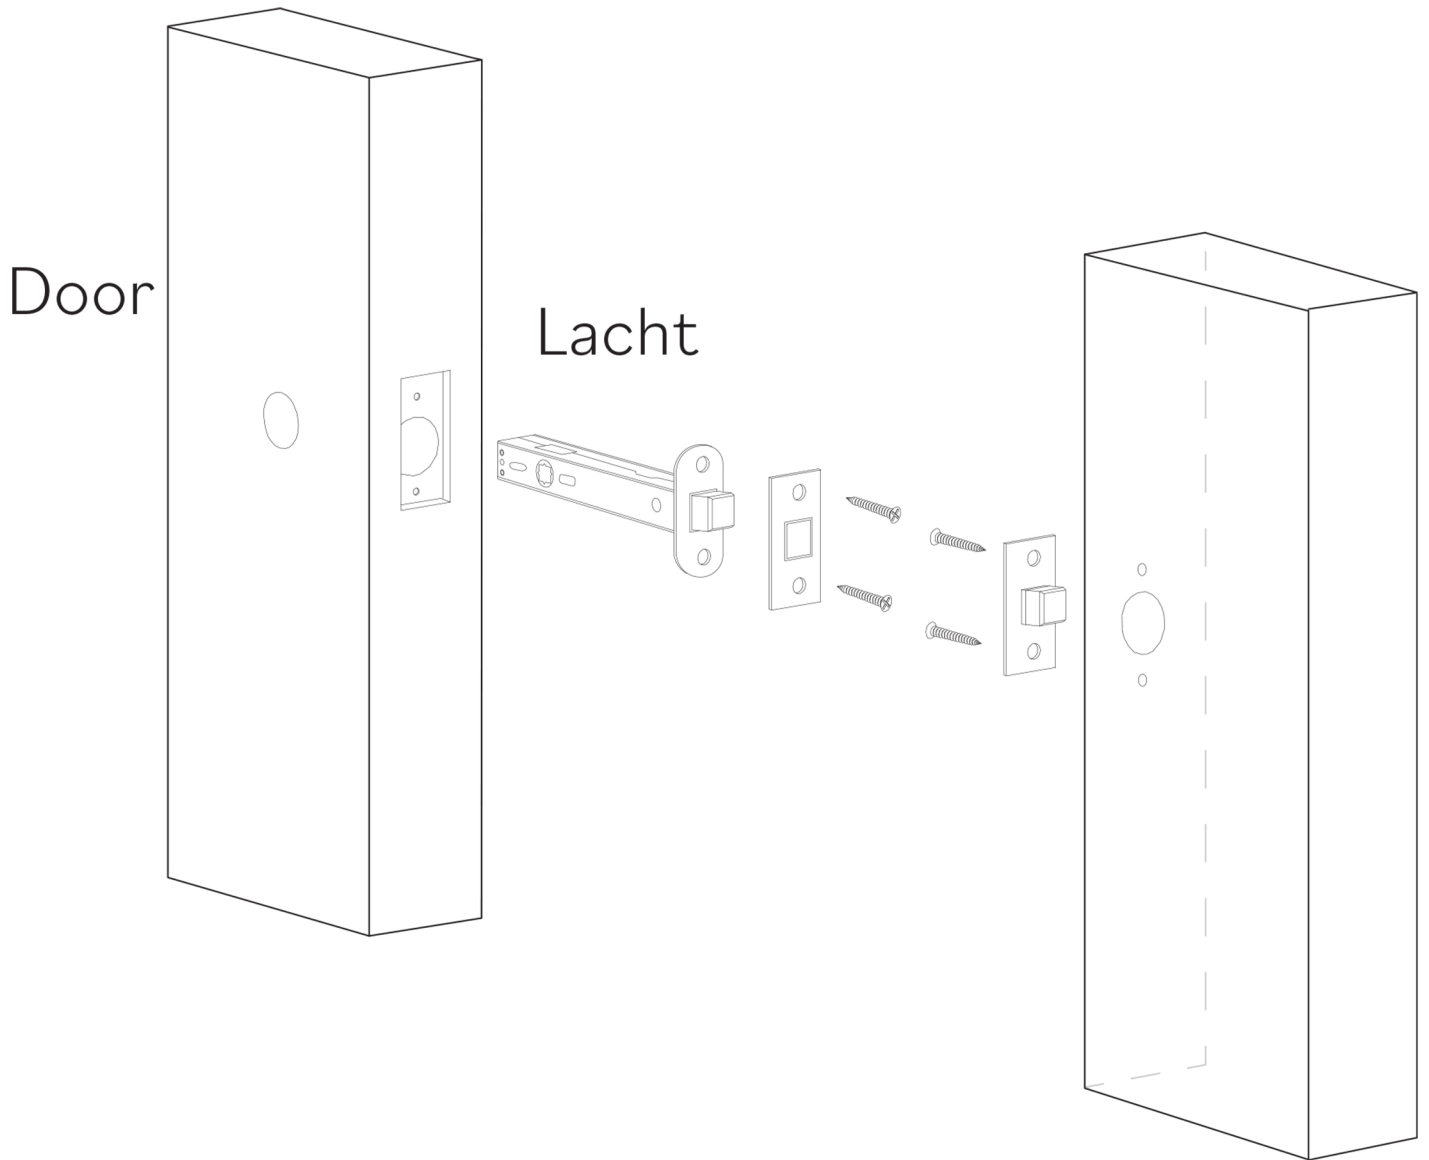

PELLE

Category: Knob

Material: Leather/Brass

Dimensions: 2.6"(L) x 2.6"(W) x 2.1(H)

*Numbers are in millimeters

ASSEMBLY INSTRUCTIONS

PASSAGE

ASSEMBLY INSTRUCTIONS PASSAGE WC

DOUBLE INSTALLATION

1 for the handle
1 for the doorcam