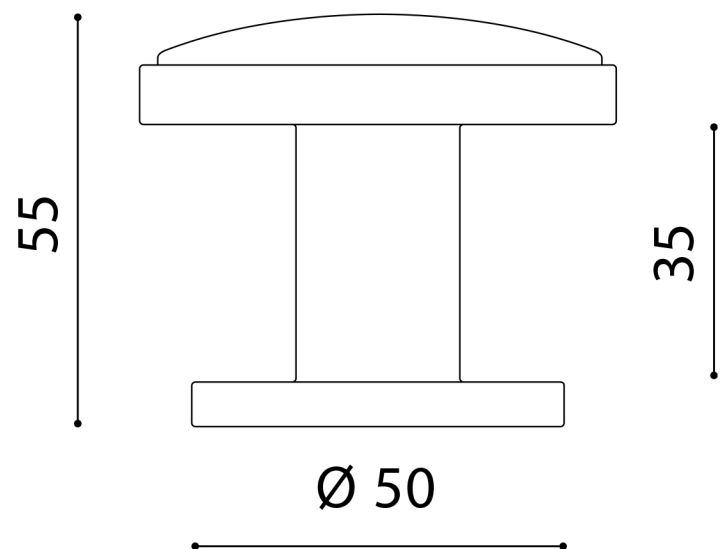

PELLE

Category: Knob

Material: Leather/Brass

Dimensions: 2.6"(L) x 2.6"(W) x 2.1(H)

*Numbers are in millimeters

ASSEMBLY INSTRUCTIONS

PASSAGE

ASSEMBLY INSTRUCTIONS PASSAGE WC

DOUBLE INSTALLATION

1 for the handle
1 for the doorcam