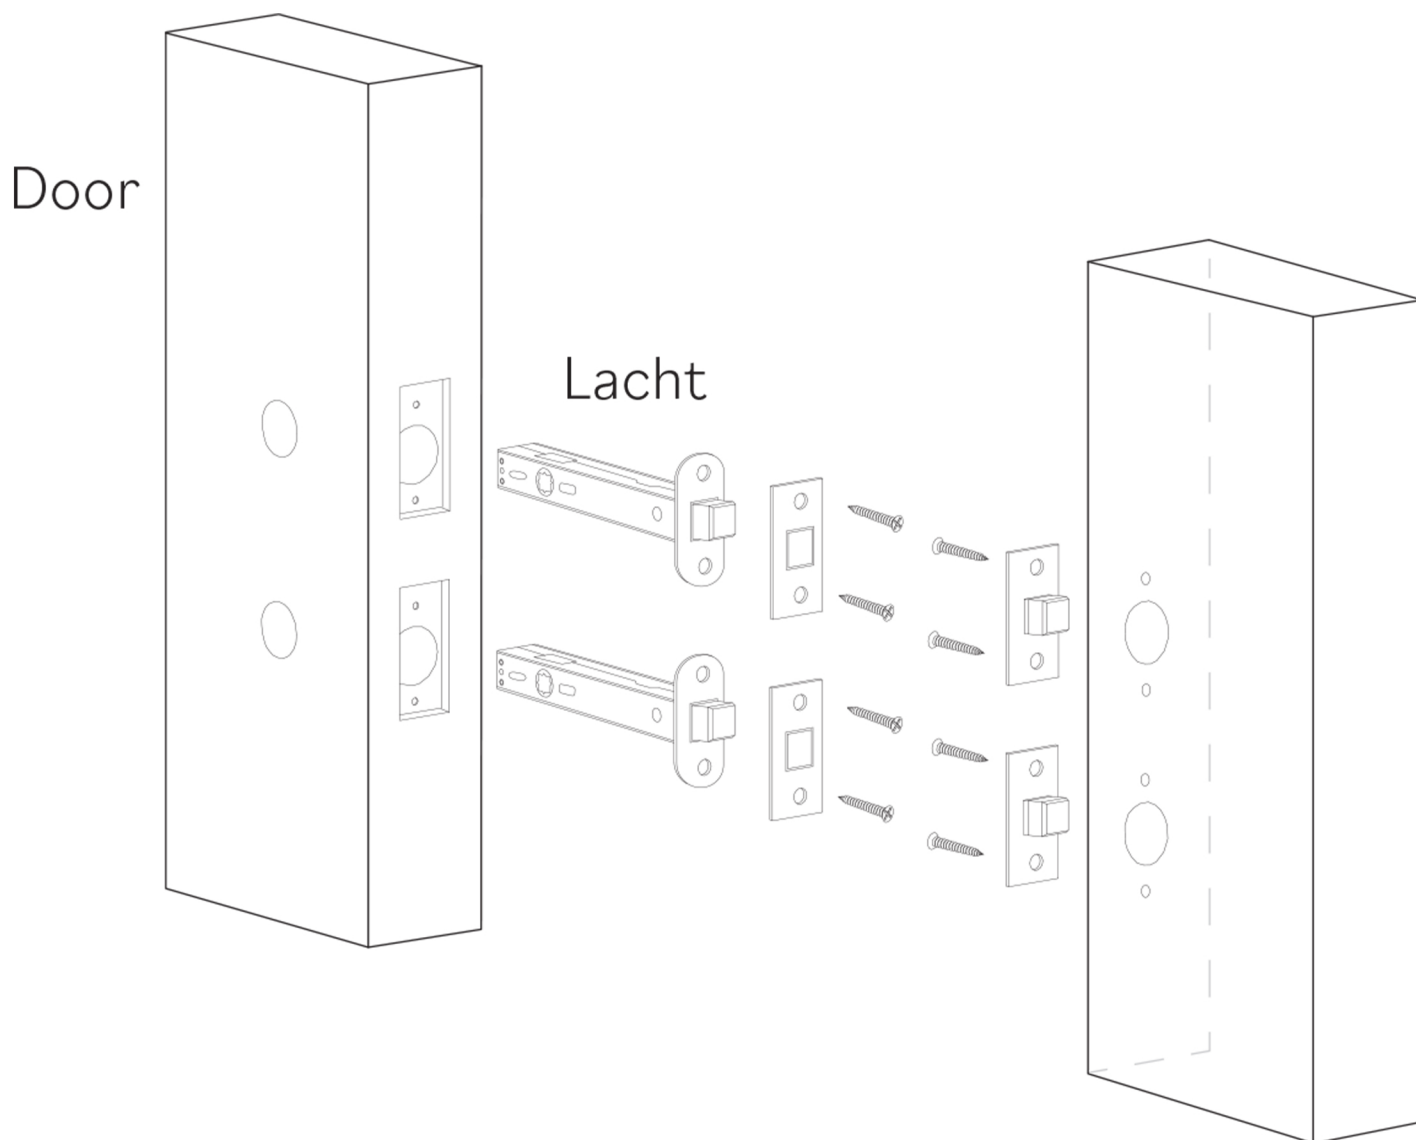

PELLE

Category: Knob

Material: Leather/Brass

Dimensions: 2.6"(L) x 2.6"(W) x 2.1(H)

*Numbers are in millimeters

ASSEMBLY INSTRUCTIONS

PASSAGE

ASSEMBLY INSTRUCTIONS PASSAGE WC

DOUBLE INSTALLATION

1 for the handle
1 for the doorcam